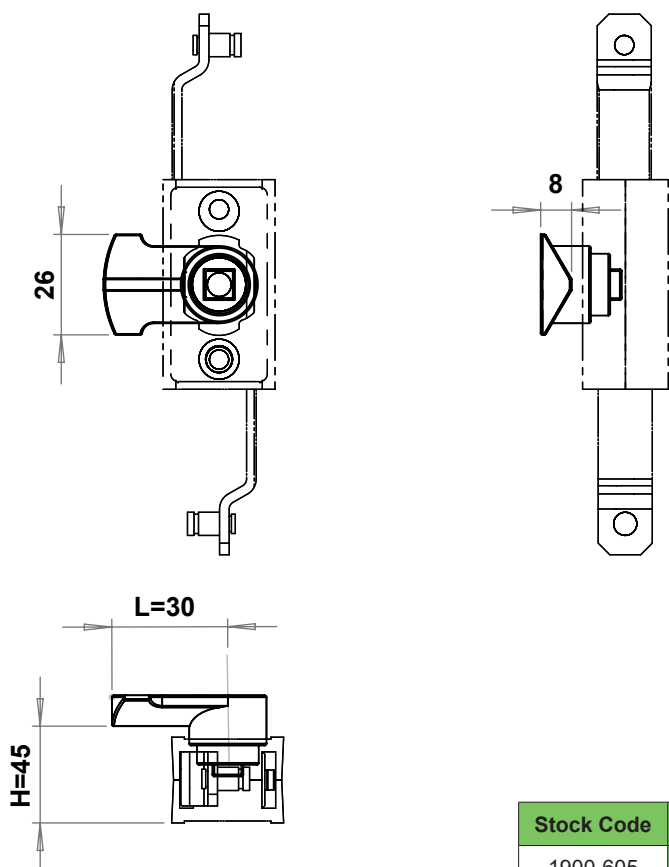

	Item Number	XXX
Without Stopper	1900-692	692
With Stopper	1900-792	792

Hooked Cam

Cams, Rods
Accessories

Material : Steel, zinc plated

Stock Code	XXX
1900-605	605

Rod Latch Cam