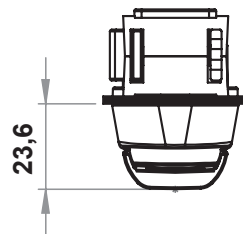

NEW!

Materials:

Housing: Plastic

Handle : Zinc die, Chrome plated or black

Cover : Polyamide (PA6 GFR30), black

Cam : Steel, zinc plated

Options:

Cams :

Round Rods :

Rod Guides :

Cutout: