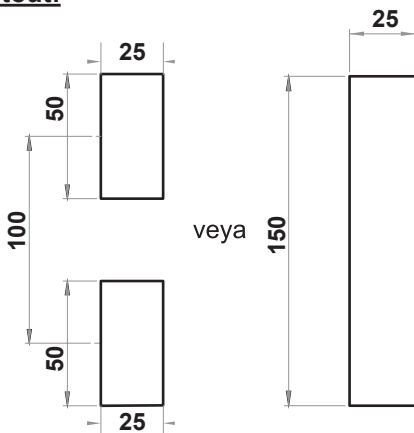

NEW!

Materials:

Housing: Plastic

Handle : Zinc die, Chrome plated or black

Cover : Polyamide (PA6 GFR30), black

Cam : Steel, zinc plated

Options:

Cams :

Round Rods :

Rod Guides :

Cutout: