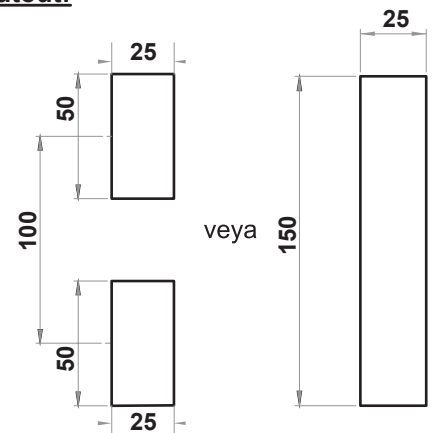

**2307 - Swinghandle (Handle Zinc die, Plastic Housing)**

Profile Cylinder Type	Plain	Dust Cover	 Padlock	
 Non-Lock	2307-040-MK-XXX	2307-140-MK-XXX	2307-340-MK-XXX	
 3mm Double bit	2307-041-MK-XXX	2307-141-MK-XXX	2307-341-MK-XXX	
 5mm Double bit	2307-042-MK-XXX	2307-142-MK-XXX	2307-342-MK-XXX	
 Triangle 7mm	2307-047-MK-XXX	2307-147-MK-XXX	2307-347-MK-XXX	
 Triangle 8mm	2307-043-MK-XXX	2307-143-MK-XXX	2307-343-MK-XXX	
 Triangle 9mm	2307-049-MK-XXX	2107-149-MK-XXX	2307-349-MK-XXX	
 Square 7mm	2307-044-MK-XXX	2307-144-MK-XXX	2307-344-MK-XXX	
 Square 8mm	2307-045-MK-XXX	2307-145-MK-XXX	2307-345-MK-XXX	
 Slotted	2307-048-MK-XXX	2307-148-MK-XXX	2307-348-MK-XXX	
	3333 Keyed	2307-023-MK-XXX	2307-123-MK-XXX	2307-323-MK-XXX
	Keyed same	2307-027-MK-XXX	2307-127-MK-XXX	2307-327-MK-XXX
	Keyed differ	2307-029-MK-XXX	2307-129-MK-XXX	2307-329-MK-XXX

You may chose the XXX section from the tables of cams with stopper.  
For the chrome plated version, please use 2307 code instead of 2327.

**NEW!**

Swinghandles

**Material**

- Housing:** Plastic
- Handle :** Zinc die, chrome plated or black
- Cover :** Polyamide (PA6 GFR30), black
- Cam :** Steel, zinc plated

**Options:**

- Cams :**
- Round Rods :**
- Rod Guides :**

**Cutout:**

LH/RH
RoHS
IP 65