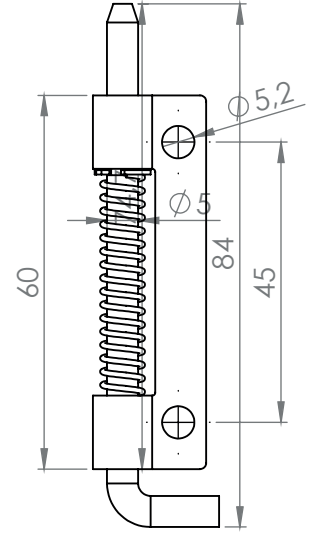

3023 - 120° Hinge

MATERIAL

Housing : Steel raw / Steel, zinc plated
Pin : Steel, zinc plated
Spring : Spring steel

3023 - 120° Hinge

	R Cover	L Cover
Steel Raw	3023 - 300	3024 - 300
Steel, Zinc plated	3023 - 330	3024 - 330

3025 - 120° Hinge

MATERIAL

Housing : Steel raw / Steel, zinc plated
Pin : Steel, zinc plated
Spring : Spring steel

3025 - 120° Hinge

	R Cover	L Cover
Steel raw	3025 - 300	3027 - 300
Steel, Zinc plated	3025 - 330	3027 - 330

LH/RH