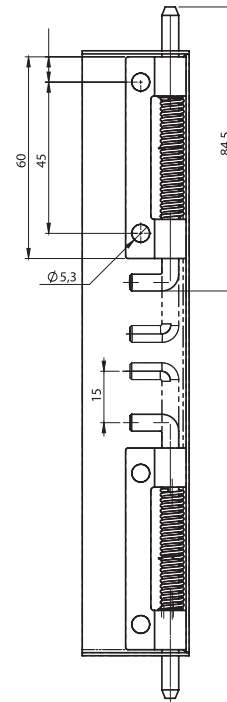

3023 - 120° Hinge

MATERIAL

Housing : Steel raw / Steel, zinc plated
Pin : Steel, zinc plated
Spring : Spring steel

3023 - 120° Hinge

	R Cover	L Cover
Steel Raw	3023 - 300	3024 - 300
Steel, Zinc plated	3023 - 330	3024 - 330

3025 - 120° Hinge

MATERIAL

Housing : Steel raw / Steel, zinc plated
Pin : Steel, zinc plated
Spring : Spring steel

3025 - 120° Hinge

	R Cover	L Cover
Steel raw	3025 - 300	3027 - 300
Steel, Zinc plated	3025 - 330	3027 - 330

LH/RH