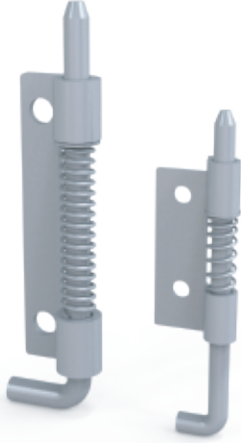

3023 - 120° Hinge

MATERIAL

Housing : Steel raw / Steel, zinc plated
Pin : Steel, zinc plated
Spring : Spring steel

3023 - 120° Hinge

	R Cover	L Cover
Steel Raw	3023 - 300	3024 - 300
Steel, Zinc plated	3023 - 330	3024 - 330

3025 - 120° Hinge

MATERIAL

Housing : Steel raw / Steel, zinc plated
Pin : Steel, zinc plated
Spring : Spring steel

3025 - 120° Hinge

	R Cover	L Cover
Steel raw	3025 - 300	3027 - 300
Steel, Zinc plated	3025 - 330	3027 - 330