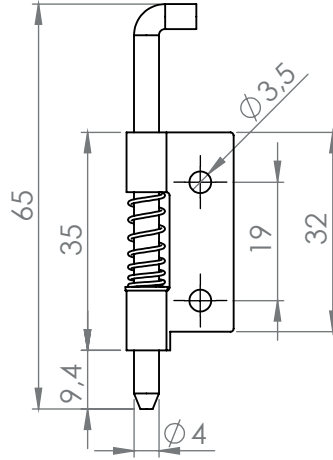

3023 - 120° Hinge

MATERIAL

Housing : Steel raw / Steel, zinc plated
Pin : Steel, zinc plated
Spring : Spring steel

3023 - 120° Hinge

	R Cover	L Cover
Steel Raw	3023 - 300	3024 - 300
Steel, Zinc plated	3023 - 330	3024 - 330

3025 - 120° Hinge

MATERIAL

Housing : Steel raw / Steel, zinc plated
Pin : Steel, zinc plated
Spring : Spring steel

3025 - 120° Hinge

	R Cover	L Cover
Steel raw	3025 - 300	3027 - 300
Steel, Zinc plated	3025 - 330	3027 - 330