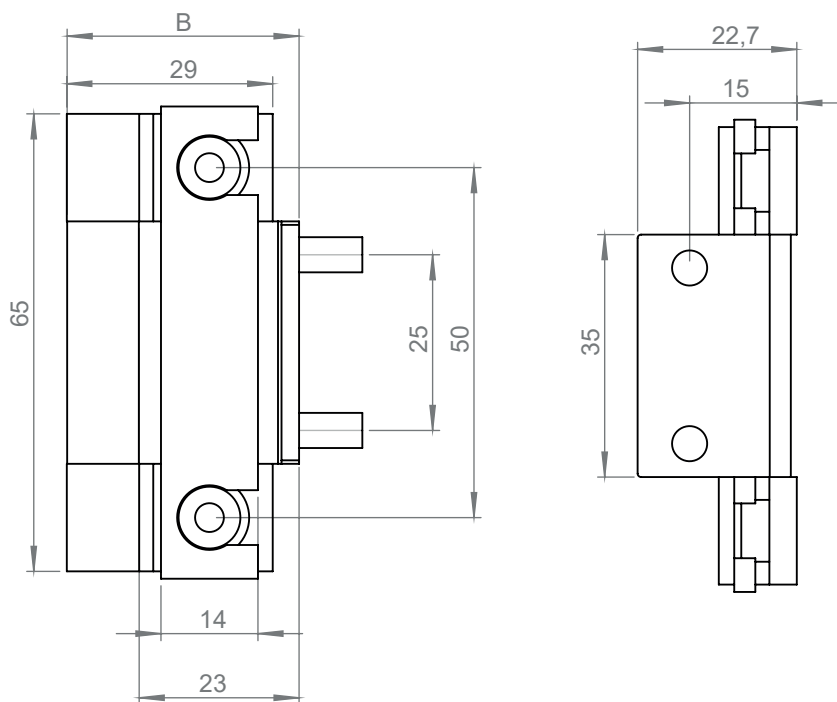

**MATERIAL**

- Door parts** : Zinc die, chrome plated or black coated
- Pin** : Steel, zinc plated
- Housing** : Steel, zinc plated

**3050 - 180° Hinge**

	Zinc die, Black coated	Zinc die, Chrome plated
Item Number	3050 - 210	3050 - 220