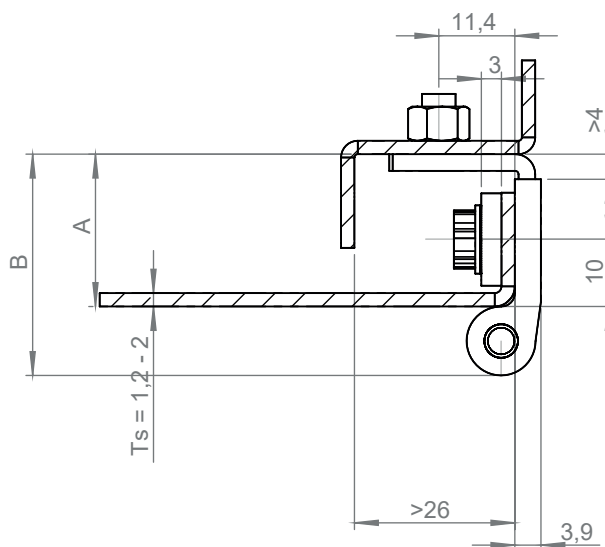

**MATERIAL**

- Door parts** : Zinc die, chrome plated or black coated
- Pin** : Steel, zinc plated
- Housing** : Steel, zinc plated

**3050 - 180° Hinge**

	Zinc die, Black coated	Zinc die, Chrome plated
Item Number	3050 - 210	3050 - 220