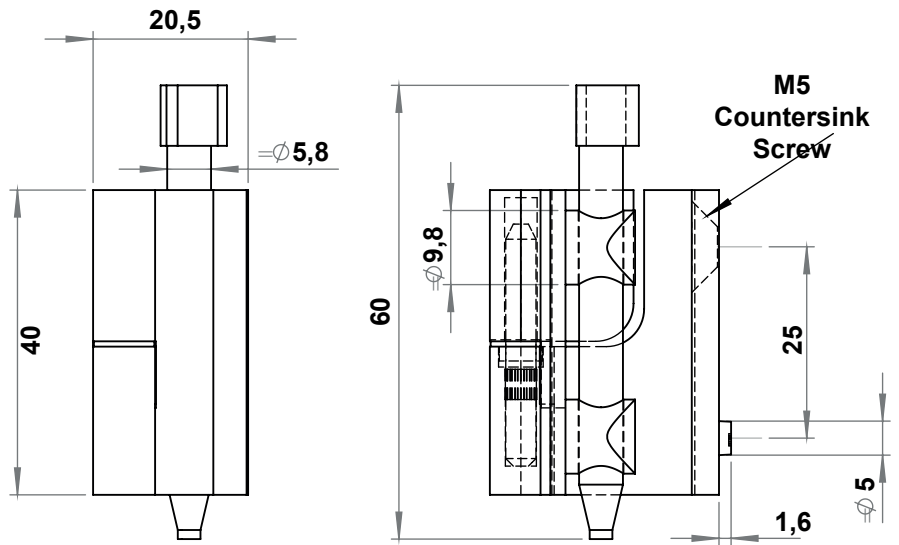

**MATERIAL**

**Housing** : Zinc die, chrome plated or black coated

**Pin 1** : Steel, zinc plated

**Pin 2** : Polyamide (PA), black

**Washers** : Brass

**Cutout**

Door can be taken out if the hinge turns 70°

**3054 - 180° Hinge**

	Zinc die, Black coated	Zinc die, Chrome plated
Item Number	3054 - 210	3054 - 220