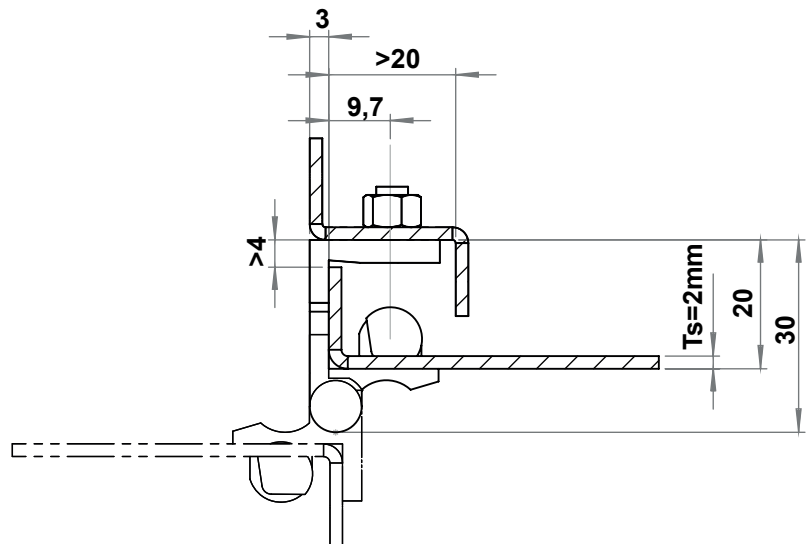

**MATERIAL**

**Housing** : Zinc die, chrome plated or black coated

**Pin 1** : Steel, zinc plated

**Pin 2** : Polyamide (PA), black

**Washers** : Brass

**Cutout**

Door can be taken out if the hinge turns 70°

**3054 - 180° Hinge**

	Zinc die, Black coated	Zinc die, Chrome plated
Item Number	3054 - 210	3054 - 220