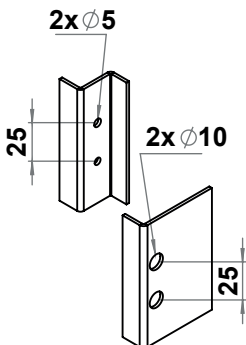

**MATERIAL**

**Housing** : Zinc die, chrome plated or black coated

**Pin 1** : Steel, zinc plated

**Pin 2** : Polyamide (PA), black

**Washers** : Brass

**Cutout**

Door can be taken out if the hinge turns 70°

**3054 - 180° Hinge**

	Zinc die, Black coated	Zinc die, Chrome plated
Item Number	3054 - 210	3054 - 220