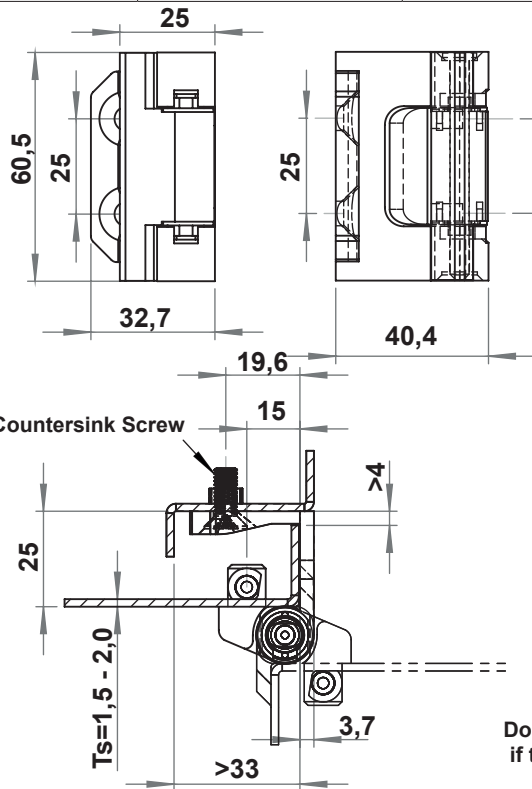

Hinges

3058

3007

3058 - 180° Hinge

	Zinc die, Black Coated	Zinc die, Chrome Plated
Item Number	3058 - 210	3058 - 220

MATERIAL

Housing : Zinc die, Chrome Plated or Black Coated
 Pin : Polyamide (PA), Black

Door can be taken out if the hinge turns 90°

3007 - 180° Hinge

	Zinc die, Black Coated	Zinc die, Chrome Plated
Item Number	3007 - 210	3007 - 220