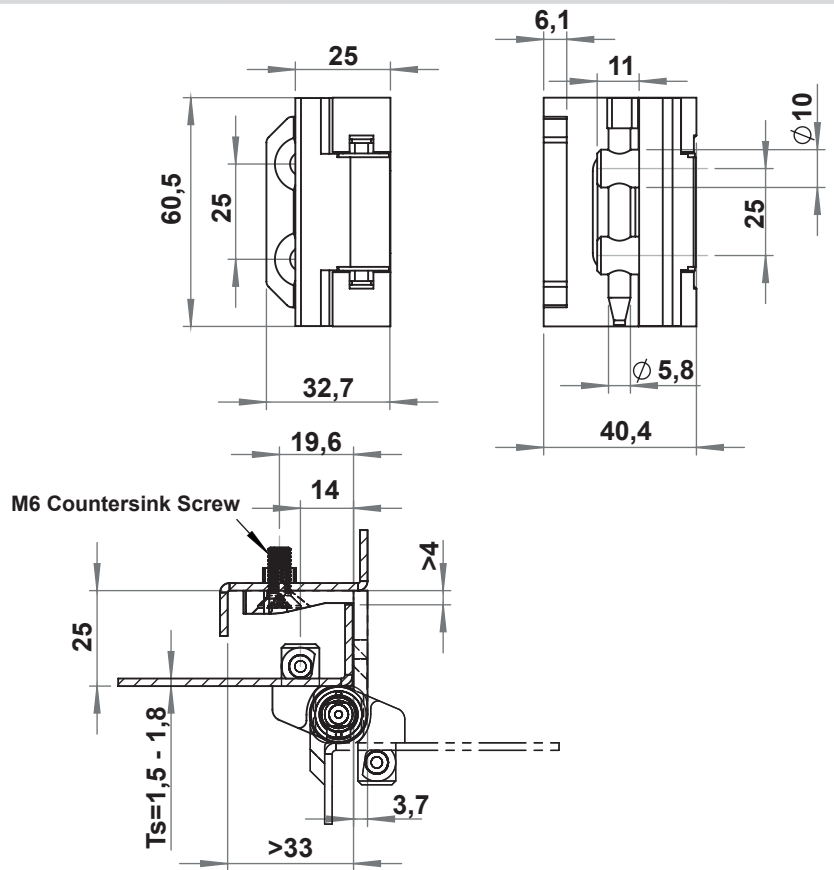

Hinges

3058

3007

3058 - 180° Hinge

	Zinc die, Black Coated	Zinc die, Chrome Plated
Item Number	3058 - 210	3058 - 220

MATERIAL

Housing : Zinc die, Chrome Plated or Black Coated
 Pin : Polyamide (PA), Black

Door can be taken out if the hinge turns 90°

3007 - 180° Hinge

	Zinc die, Black Coated	Zinc die, Chrome Plated
Item Number	3007 - 210	3007 - 220