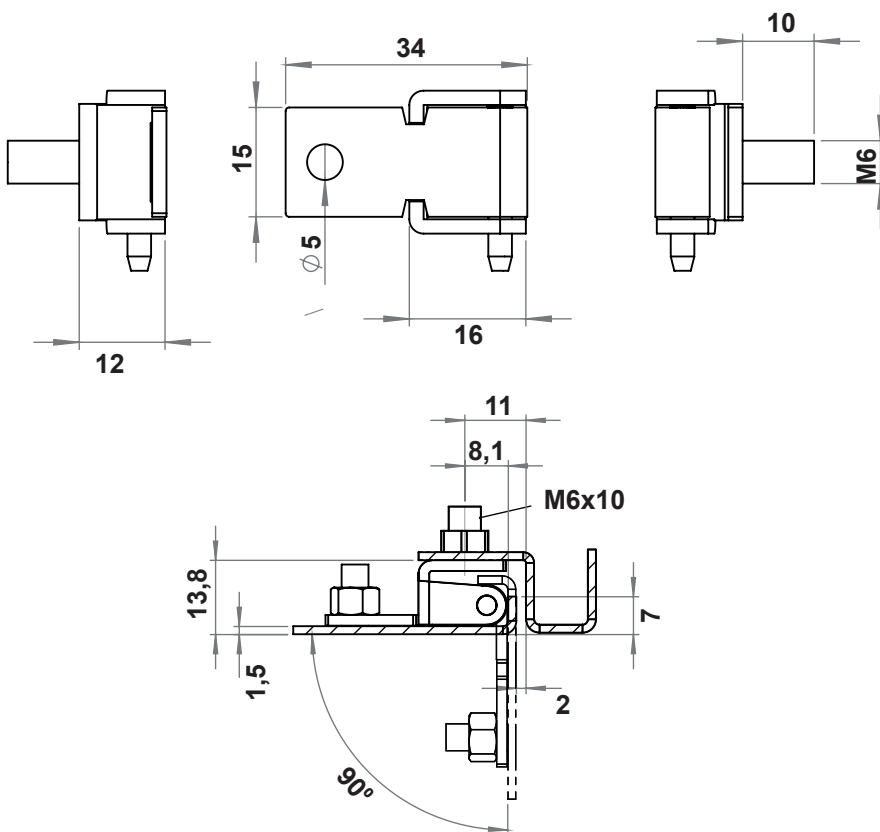

MATERIAL

Housing and Pin : Steel, zinc plated

Welding part : Steel, copper plated

3063 - Concealed hinge 90°

Product code	3063 - 330
--------------	------------

MATERIAL

Housing and Pin : Steel, zinc plated

Weding part . Steel, copper plated

3163 - Concealed hinge 90°

Product code	3163 - 330
--------------	------------