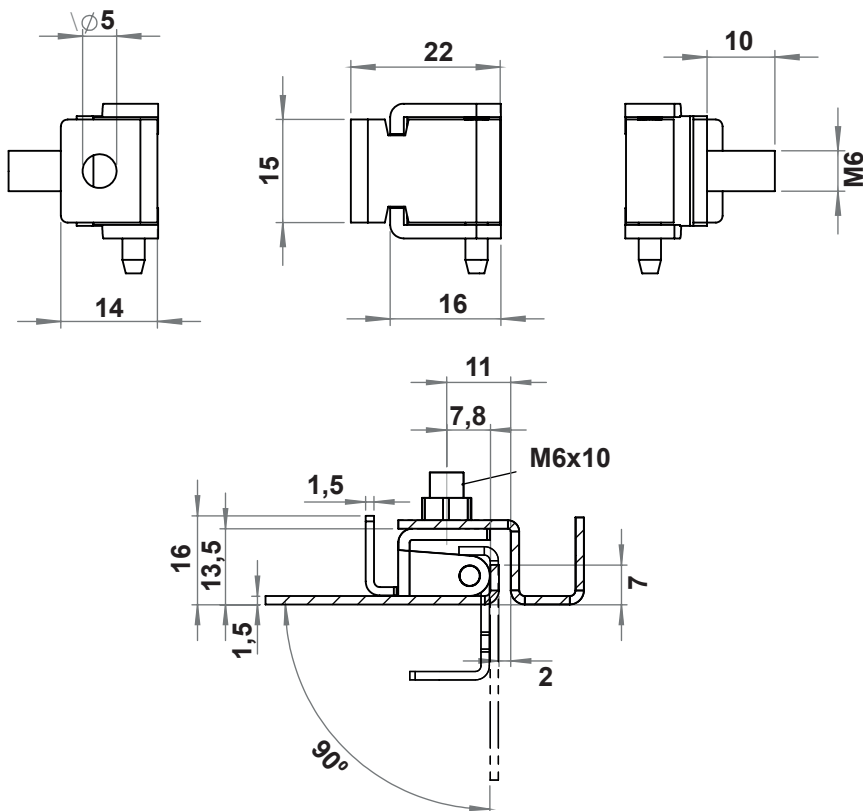

MATERIAL

Housing and Pin : Steel, zinc plated

Welding part : Steel, copper plated

3063 - Concealed hinge 90°

Product code	3063 - 330
--------------	------------

MATERIAL

Housing and Pin : Steel, zinc plated

Weding part . Steel, copper plated

3163 - Concealed hinge 90°

Product code	3163 - 330
--------------	------------