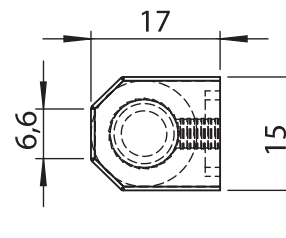

Side Hinges

Material

- Housing** : Zinc die, chrome plated or black coated
- Pin** : Steel, zinc plated

3067 - 180° Lift Off Hinge

	Black Coated	Chrome Plated
Item Number	3067 - 210	3067 - 220