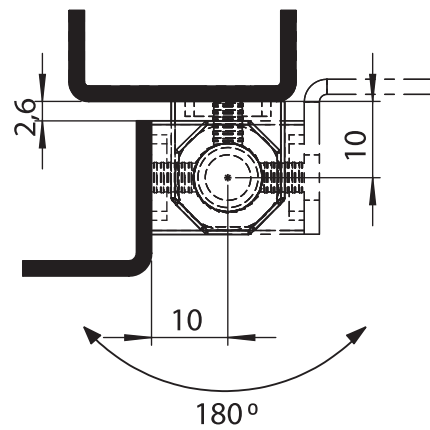

Side Hinges

Material

- Housing** : Zinc die, chrome plated or black coated
- Pin** : Steel, zinc plated

3067 - 180° Lift Off Hinge

	Black Coated	Chrome Plated
Item Number	3067 - 210	3067 - 220