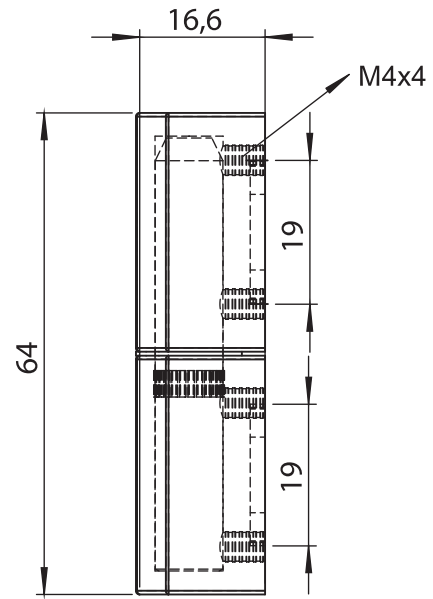

Side Hinges

Material

- Housing** : Zinc die, chrome plated or black coated
- Pin** : Steel, zinc plated

3067 - 180° Lift Off Hinge

	Black Coated	Chrome Plated
Item Number	3067 - 210	3067 - 220