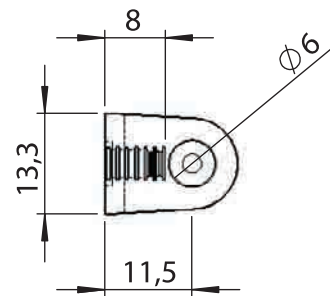

Side Hinges

Material

Housing : Polyamide (PA6 GFR30), black
Pin : Steel, zinc plated

3068 - 180° Lift Off Hinge

Item Number	3068 - 100
-------------	------------

LH/RH