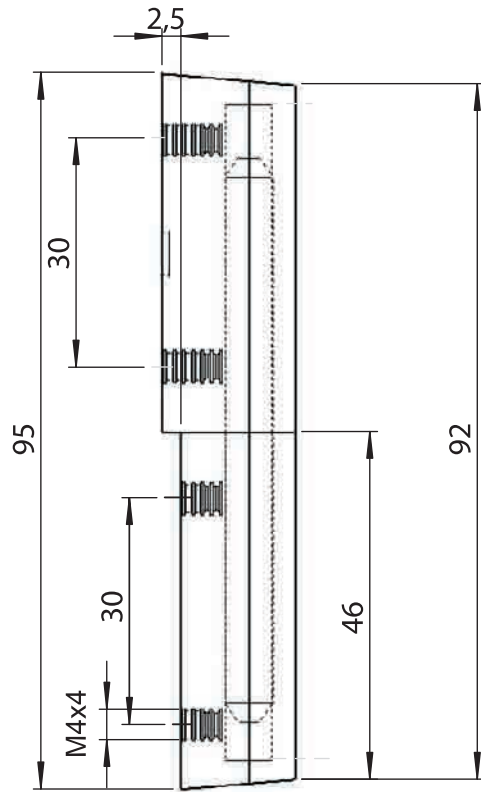

Side Hinges

Material

Housing : Polyamide (PA6 GFR30), black
Pin : Steel, zinc plated

3068 - 180° Lift Off Hinge

Item Number	3068 - 100
-------------	------------

LH/RH