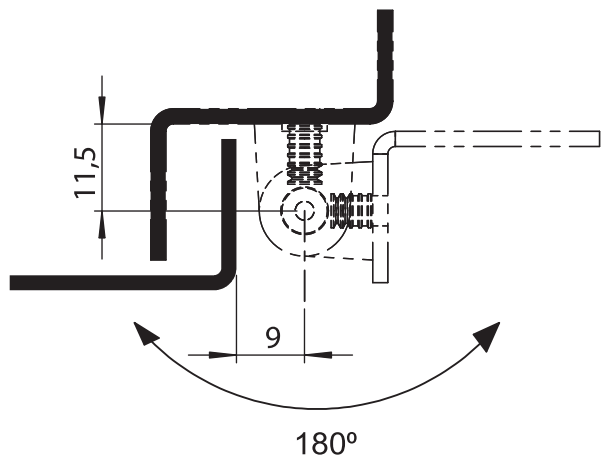

Side Hinges

Material

Housing : Polyamide (PA6 GFR30), black
Pin : Steel, zinc plated

3068 - 180° Lift Off Hinge

Item Number	3068 - 100
-------------	------------

LH/RH