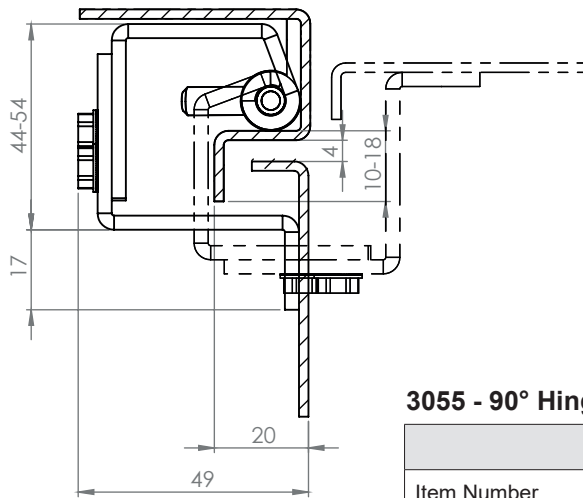

3055 - 90° Hinge

Hinges for Flat Doors

MATERIAL

- Housing : Steel, zinc plated
- Welding piece : Steel
- Pin : Steel, zinc plated

3055 - 90° Hinge

Item Number	3055 - 330
-------------	------------

3073 - 90° Hinge

MATERIAL

- Housing : Steel, zinc plated
- Welding piece : Steel
- Pin : Steel, zinc plated

3073 - 90° Hinge

Item Number	3073 - 330
-------------	------------

LH/RH