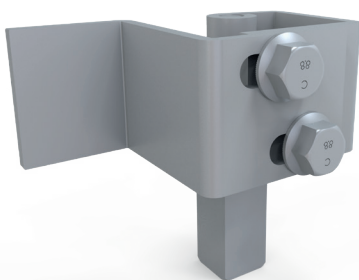

3055 - 90° Hinge

Hinges for Flat Doors

MATERIAL

- Housing : Steel, zinc plated
- Welding piece : Steel
- Pin : Steel, zinc plated

3055 - 90° Hinge

Item Number	3055 - 330
-------------	------------

3073 - 90° Hinge

MATERIAL

- Housing : Steel, zinc plated
- Welding piece : Steel
- Pin : Steel, zinc plated

3073 - 90° Hinge

Item Number	3073 - 330
-------------	------------

LH/RH