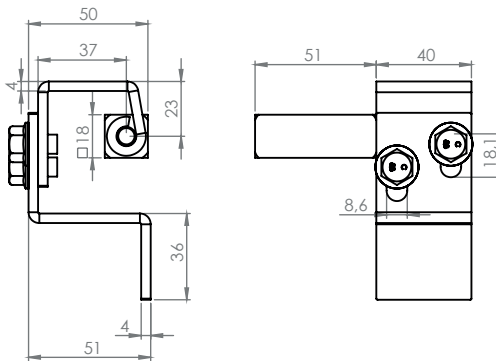

3055 - 90° Hinge

Hinges for Flat Doors

MATERIAL

- Housing : Steel, zinc plated
- Welding piece : Steel
- Pin : Steel, zinc plated

3055 - 90° Hinge

Item Number	3055 - 330
-------------	------------

3073 - 90° Hinge

MATERIAL

- Housing : Steel, zinc plated
- Welding piece : Steel
- Pin : Steel, zinc plated

3073 - 90° Hinge

Item Number	3073 - 330
-------------	------------

LH/RH