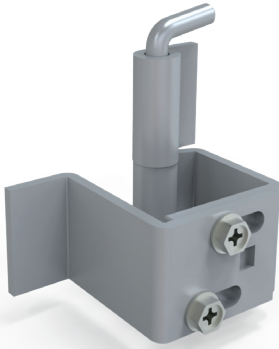

3055 - 90° Hinge

Hinges for Flat Doors

MATERIAL

- Housing : Steel, zinc plated
- Welding piece : Steel
- Pin : Steel, zinc plated

3055 - 90° Hinge

Item Number	3055 - 330
-------------	------------

3073 - 90° Hinge

MATERIAL

- Housing : Steel, zinc plated
- Welding piece : Steel
- Pin : Steel, zinc plated

3073 - 90° Hinge

Item Number	3073 - 330
-------------	------------

LH/RH