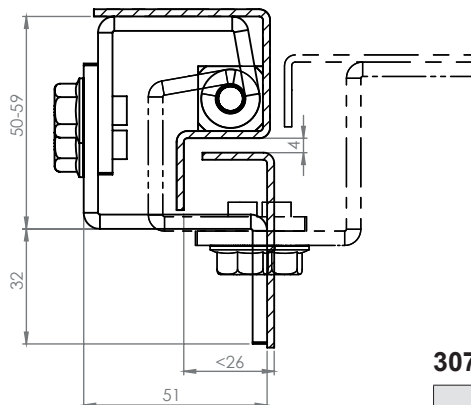

3055 - 90° Hinge

Hinges for Flat Doors

MATERIAL

- Housing : Steel, zinc plated
- Welding piece : Steel
- Pin : Steel, zinc plated

3055 - 90° Hinge

Item Number	3055 - 330
-------------	------------

3073 - 90° Hinge

MATERIAL

- Housing : Steel, zinc plated
- Welding piece : Steel
- Pin : Steel, zinc plated

3073 - 90° Hinge

Item Number	3073 - 330
-------------	------------

LH/RH