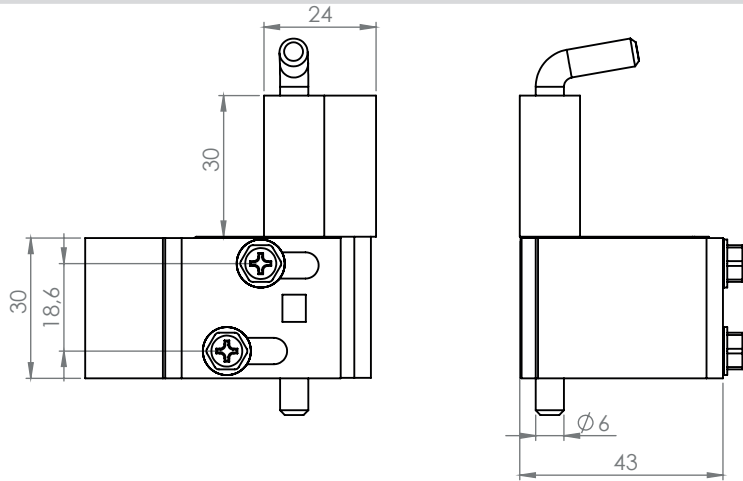

3055 - 90° Hinge

Hinges for Flat Doors

MATERIAL

- Housing : Steel, zinc plated
- Welding piece : Steel
- Pin : Steel, zinc plated

3055 - 90° Hinge

Item Number	3055 - 330
-------------	------------

3073 - 90° Hinge

MATERIAL

- Housing : Steel, zinc plated
- Welding piece : Steel
- Pin : Steel, zinc plated

3073 - 90° Hinge

Item Number	3073 - 330
-------------	------------

LH/RH