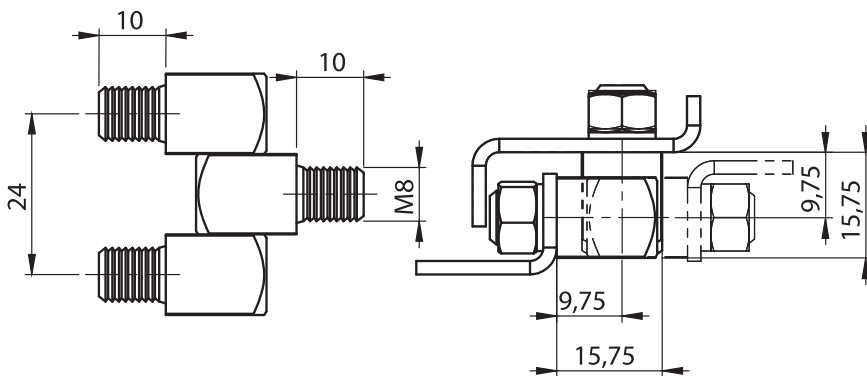

3085 - 180° Hinge

	Raw	Nickel Coated
Item Number	3085 - 400	3085 - 450

3085
180° Side Hinge (10 mm)

Material

Housing : Brass, raw or nickel plated

Side Hinges

3086 - 180° Hinge

	Raw	Nickel Coated
Item Number	3086 - 400	3086 - 450

3086
180° Side Hinge (12 mm)

Material

Housing : Brass, raw or nickel plated

3031 - 180° Hinge

	Raw	Chrome Coated
Item Number	3031 - 400	3031 - 430

3031
180° Side Hinge (12 mm)

Material

Housing : Brass, raw or chrome plated