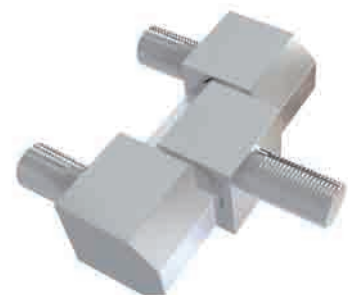

3085 - 180° Hinge

	Raw	Nickel Coated
Item Number	3085 - 400	3085 - 450

3085
180° Side Hinge (10 mm)

Material

Housing : Brass, raw or nickel plated

Side Hinges

3086 - 180° Hinge

	Raw	Nickel Coated
Item Number	3086 - 400	3086 - 450

3086
180° Side Hinge (12 mm)

Material

Housing : Brass, raw or nickel plated

3031 - 180° Hinge

	Raw	Chrome Coated
Item Number	3031 - 400	3031 - 430

3031
180° Side Hinge (12 mm)

Material

Housing : Brass, raw or chrome plated