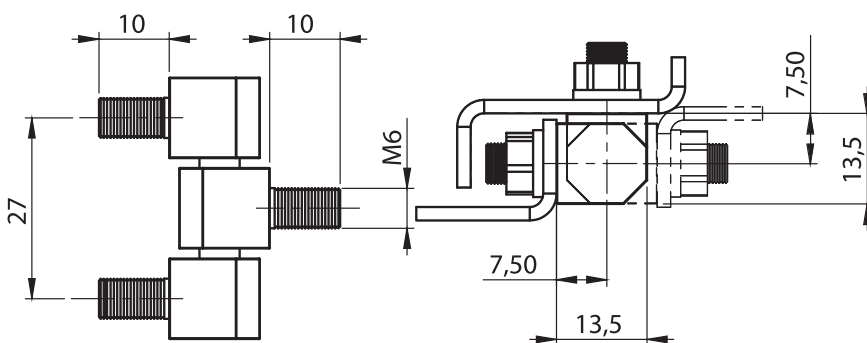

3085 - 180° Hinge

	Raw	Nickel Coated
Item Number	3085 - 400	3085 - 450

3085
180° Side Hinge (10 mm)

Material

Housing : Brass, raw or nickel plated

Side Hinges

3086 - 180° Hinge

	Raw	Nickel Coated
Item Number	3086 - 400	3086 - 450

3086
180° Side Hinge (12 mm)

Material

Housing : Brass, raw or nickel plated

3031 - 180° Hinge

	Raw	Chrome Coated
Item Number	3031 - 400	3031 - 430

3031
180° Side Hinge (12 mm)

Material

Housing : Brass, raw or chrome plated