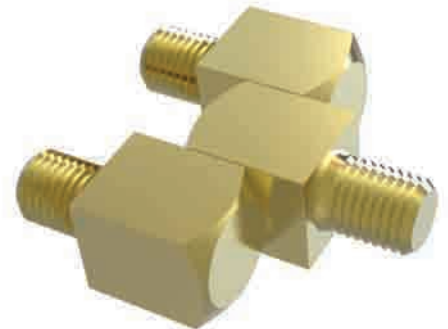

3085 - 180° Hinge

	Raw	Nickel Coated
Item Number	3085 - 400	3085 - 450

3085
180° Side Hinge (10 mm)

Material

Housing : Brass, raw or nickel plated

Side Hinges

3086 - 180° Hinge

	Raw	Nickel Coated
Item Number	3086 - 400	3086 - 450

3086
180° Side Hinge (12 mm)

Material

Housing : Brass, raw or nickel plated

3031 - 180° Hinge

	Raw	Chrome Coated
Item Number	3031 - 400	3031 - 430

3031
180° Side Hinge (12 mm)

Material

Housing : Brass, raw or chrome plated