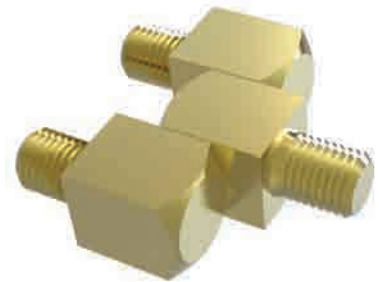

3085 - 180° Hinge

	Raw	Nickel Coated
Item Number	3085 - 400	3085 - 450

3085
180° Side Hinge (10 mm)

Material

Housing : Brass, raw or nickel plated

Side Hinges

3086 - 180° Hinge

	Raw	Nickel Coated
Item Number	3086 - 400	3086 - 450

3086
180° Side Hinge (12 mm)

Material

Housing : Brass, raw or nickel plated

3031 - 180° Hinge

	Raw	Chrome Coated
Item Number	3031 - 400	3031 - 430

3031
180° Side Hinge (12 mm)

Material

Housing : Brass, raw or chrome plated