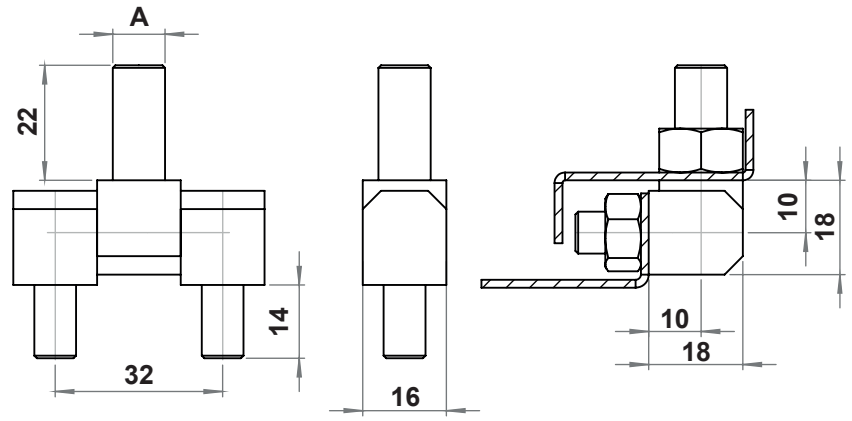

3090
180° Side Hinge (22 mm)

MATERIAL

Housing : Steel, zinc plated
Pin : Steel, zinc plated

3090 - 180° Hinge

| | A=M8 | A=M10 |
|-------------|------------|------------|
| Item Number | 3090 - 445 | 3090 - 440 |

Side Hinges

3033
180° Side Hinge

MATERIAL

Housing : Steel, zinc plated
Pin : Steel, zinc plated

3033 - 180° Hinge

| | A=M8 | A=M10 |
|-------------|------------|------------|
| Item Number | 3033 - 445 | 3033 - 440 |

3088
100° Side Hinge (16 mm)

MATERIAL

Housing : Brass, raw or chrome plated
Pin : Brass, chrome plated

3088 - 100° Hinge

| | Raw | Chrome Plated |
|-------------|------------|---------------|
| Item Number | 3088 - 408 | 3088 - 438 |