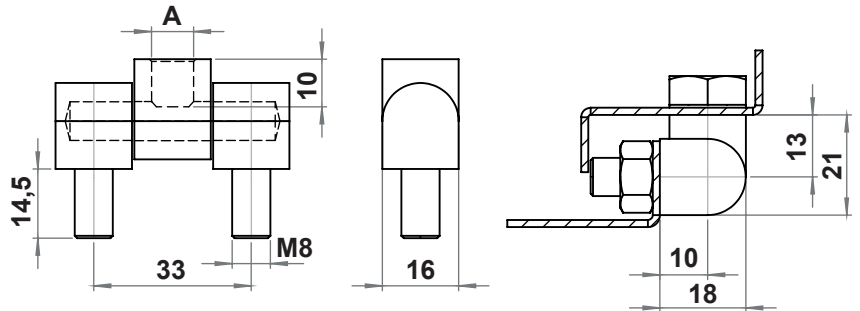

3090
180° Side Hinge (22 mm)

MATERIAL

Housing : Steel, zinc plated
Pin : Steel, zinc plated

3090 - 180° Hinge

| | A=M8 | A=M10 |
|-------------|------------|------------|
| Item Number | 3090 - 445 | 3090 - 440 |

Side Hinges

3033
180° Side Hinge

MATERIAL

Housing : Steel, zinc plated
Pin : Steel, zinc plated

3033 - 180° Hinge

| | A=M8 | A=M10 |
|-------------|------------|------------|
| Item Number | 3033 - 445 | 3033 - 440 |

3088
100° Side Hinge (16 mm)

MATERIAL

Housing : Brass, raw or chrome plated
Pin : Brass, chrome plated

3088 - 100° Hinge

| | Raw | Chrome Plated |
|-------------|------------|---------------|
| Item Number | 3088 - 408 | 3088 - 438 |