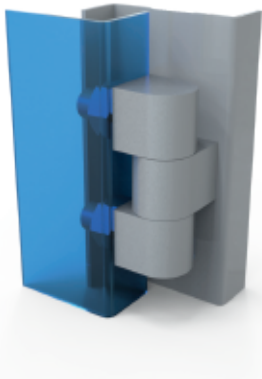

3090
180° Side Hinge (22 mm)

MATERIAL

Housing : Steel, zinc plated
Pin : Steel, zinc plated

3090 - 180° Hinge

| | A=M8 | A=M10 |
|-------------|------------|------------|
| Item Number | 3090 - 445 | 3090 - 440 |

Side Hinges

3033
180° Side Hinge

MATERIAL

Housing : Steel, zinc plated
Pin : Steel, zinc plated

3033 - 180° Hinge

| | A=M8 | A=M10 |
|-------------|------------|------------|
| Item Number | 3033 - 445 | 3033 - 440 |

3088
100° Side Hinge (16 mm)

MATERIAL

Housing : Brass, raw or chrome plated
Pin : Brass, chrome plated

3088 - 100° Hinge

| | Raw | Chrome Plated |
|-------------|------------|---------------|
| Item Number | 3088 - 408 | 3088 - 438 |