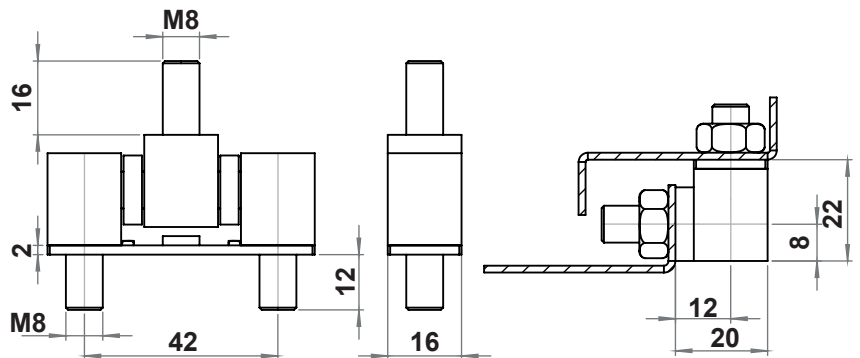

3090
180° Side Hinge (22 mm)

MATERIAL

Housing : Steel, zinc plated
Pin : Steel, zinc plated

3090 - 180° Hinge

| | A=M8 | A=M10 |
|-------------|------------|------------|
| Item Number | 3090 - 445 | 3090 - 440 |

Side Hinges

3033
180° Side Hinge

MATERIAL

Housing : Steel, zinc plated
Pin : Steel, zinc plated

3033 - 180° Hinge

| | A=M8 | A=M10 |
|-------------|------------|------------|
| Item Number | 3033 - 445 | 3033 - 440 |

3088
100° Side Hinge (16 mm)

MATERIAL

Housing : Brass, raw or chrome plated
Pin : Brass, chrome plated

3088 - 100° Hinge

| | Raw | Chrome Plated |
|-------------|------------|---------------|
| Item Number | 3088 - 408 | 3088 - 438 |