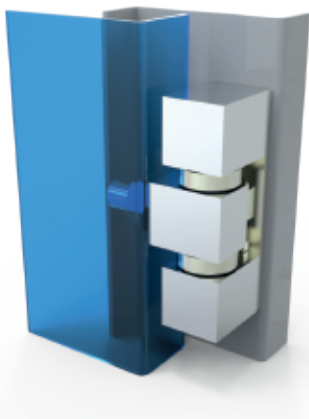

3090
180° Side Hinge (22 mm)

MATERIAL

Housing : Steel, zinc plated
Pin : Steel, zinc plated

3090 - 180° Hinge

| | A=M8 | A=M10 |
|-------------|------------|------------|
| Item Number | 3090 - 445 | 3090 - 440 |

Side Hinges

3033
180° Side Hinge

MATERIAL

Housing : Steel, zinc plated
Pin : Steel, zinc plated

3033 - 180° Hinge

| | A=M8 | A=M10 |
|-------------|------------|------------|
| Item Number | 3033 - 445 | 3033 - 440 |

3088
100° Side Hinge (16 mm)

MATERIAL

Housing : Brass, raw or chrome plated
Pin : Brass, chrome plated

3088 - 100° Hinge

| | Raw | Chrome Plated |
|-------------|------------|---------------|
| Item Number | 3088 - 408 | 3088 - 438 |