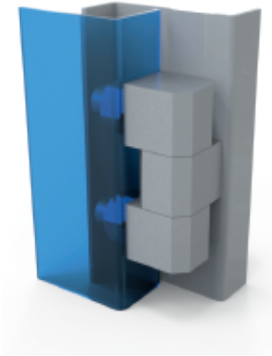

3090
180° Side Hinge (22 mm)

MATERIAL

Housing : Steel, zinc plated
Pin : Steel, zinc plated

3090 - 180° Hinge

| | A=M8 | A=M10 |
|-------------|------------|------------|
| Item Number | 3090 - 445 | 3090 - 440 |

Side Hinges

3033
180° Side Hinge

MATERIAL

Housing : Steel, zinc plated
Pin : Steel, zinc plated

3033 - 180° Hinge

| | A=M8 | A=M10 |
|-------------|------------|------------|
| Item Number | 3033 - 445 | 3033 - 440 |

3088
100° Side Hinge (16 mm)

MATERIAL

Housing : Brass, raw or chrome plated
Pin : Brass, chrome plated

3088 - 100° Hinge

| | Raw | Chrome Plated |
|-------------|------------|---------------|
| Item Number | 3088 - 408 | 3088 - 438 |