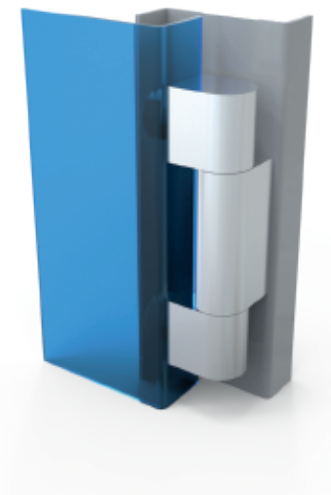

3091 - 180° Hinge

| | |
|-------------|------------|
| Item Number | 3091 - 430 |
|-------------|------------|

**3091
180° Hinge**

MATERIAL

Housing : Brass, zinc plated
Pin : Brass, zinc plated

Side Hinges

3092 - 180° Hinge

| | Brass, Chrome Plated | Steel, Chrome Plated |
|-------------|----------------------|----------------------|
| Item Number | 3092 - 430 | 3092 - 440 |

**3092
180° Hinge**

MATERIAL

Housing : Brass, chrome plated / Steel, zinc plated
Pin : Brass, chrome plated / Steel, zinc plated