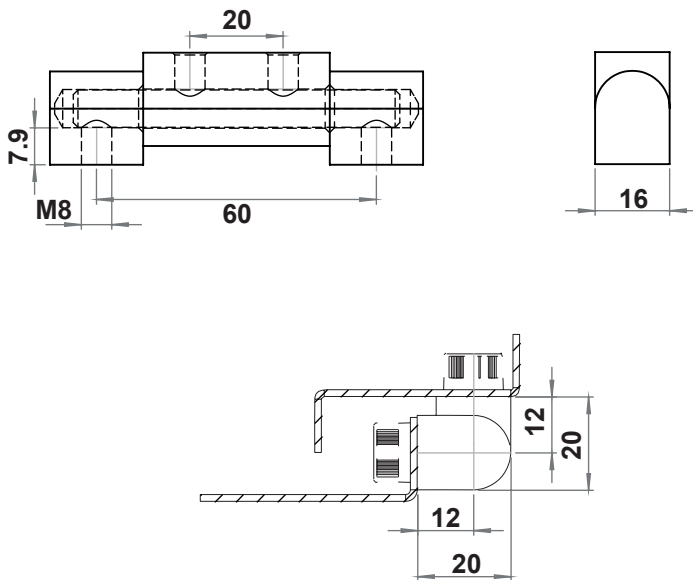

3091 - 180° Hinge

| | |
|-------------|------------|
| Item Number | 3091 - 430 |
|-------------|------------|

**3091
180° Hinge**

MATERIAL

Housing : Brass, zinc plated
Pin : Brass, zinc plated

Side Hinges

3092 - 180° Hinge

| | Brass, Chrome Plated | Steel, Chrome Plated |
|-------------|----------------------|----------------------|
| Item Number | 3092 - 430 | 3092 - 440 |

**3092
180° Hinge**

MATERIAL

Housing : Brass, chrome plated / Steel, zinc plated
Pin : Brass, chrome plated / Steel, zinc plated