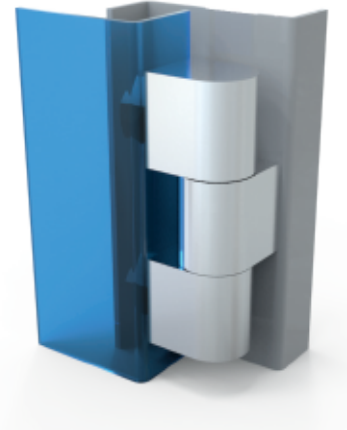

3091 - 180° Hinge

| | |
|-------------|------------|
| Item Number | 3091 - 430 |
|-------------|------------|

**3091
180° Hinge**

MATERIAL

Housing : Brass, zinc plated
Pin : Brass, zinc plated

Side Hinges

3092 - 180° Hinge

| | Brass, Chrome Plated | Steel, Chrome Plated |
|-------------|----------------------|----------------------|
| Item Number | 3092 - 430 | 3092 - 440 |

**3092
180° Hinge**

MATERIAL

Housing : Brass, chrome plated / Steel, zinc plated
Pin : Brass, chrome plated / Steel, zinc plated