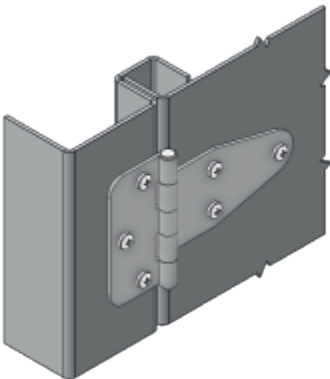


**Material:**

Housing: Stainless steel AISI 304

Pin : Stainless steel AISI 303

Cutout:**3099 - 180° Hinge**

	Stainless Steel
Item Number	3099 - 500

LH/RH

RoHS