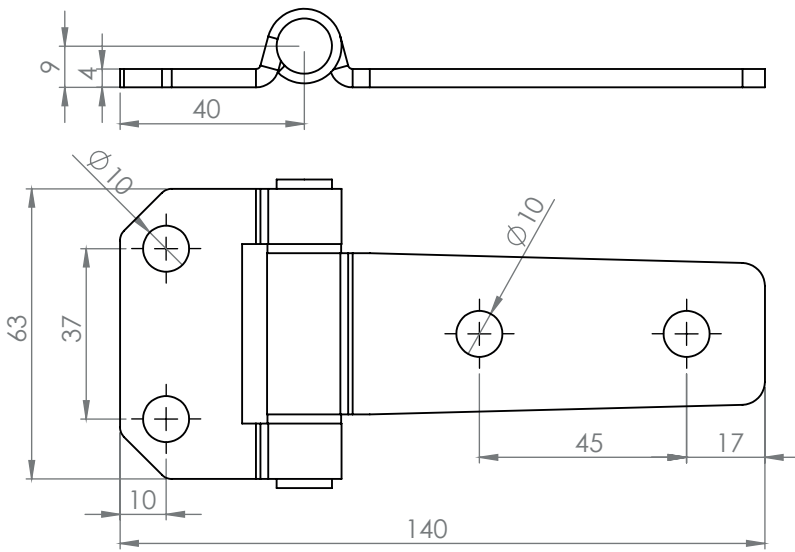

3104

3105

3104 - 180° Hinge

	Steel, Black coated	Stainless steel AISI 304
Item Number	3104 - 310	3104 - 500

3105 - 180° Hinge

	Steel, Black coated	Stainless steel AISI 304
Item Number	3105 - 310	3105 - 500

Hinges for Flat Doors

MATERIAL

Housing: Steel, black coated /
Stainless steel, AISI 304

Pin : Stainless steel, AISI 303

RoHS

LH/RH