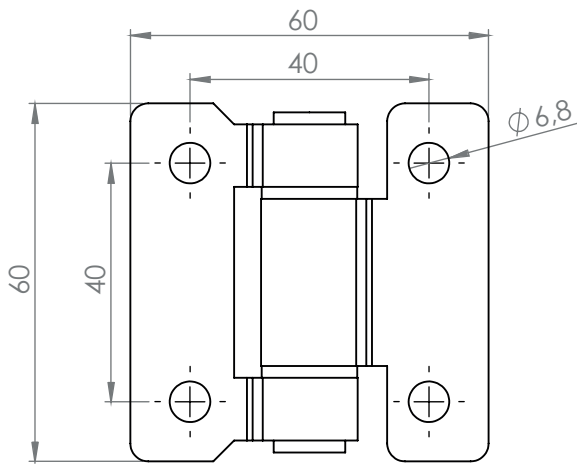

3101

3106

3101 - 180° Hinge

	Steel, Black coated	AISI 304 Stainless steel
Item Number	3101 - 310	3101 - 500

3106 - 180° Hinge

	Steel, Black coated	AISI 304 Stainless steel
Item Number	3106 - 310	3106 - 500

Hinges for Flat Doors

MATERIAL

Housing : Steel, black coated /
Stainless steel, AISI 304

Pin : Stainless steel, AISI 303

Note : Pin is riveted.

RoHS

LH/RH