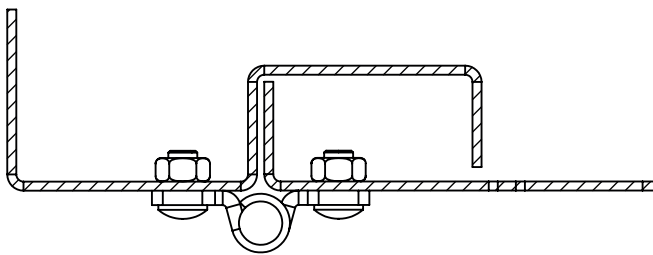

3101

3106

3101 - 180° Hinge

	Steel, Black coated	AISI 304 Stainless steel
Item Number	3101 - 310	3101 - 500

3106 - 180° Hinge

	Steel, Black coated	AISI 304 Stainless steel
Item Number	3106 - 310	3106 - 500

Hinges for Flat Doors

MATERIAL

Housing : Steel, black coated /
Stainless steel, AISI 304

Pin : Stainless steel, AISI 303

Note : Pin is riveted.

RoHS

LH/RH