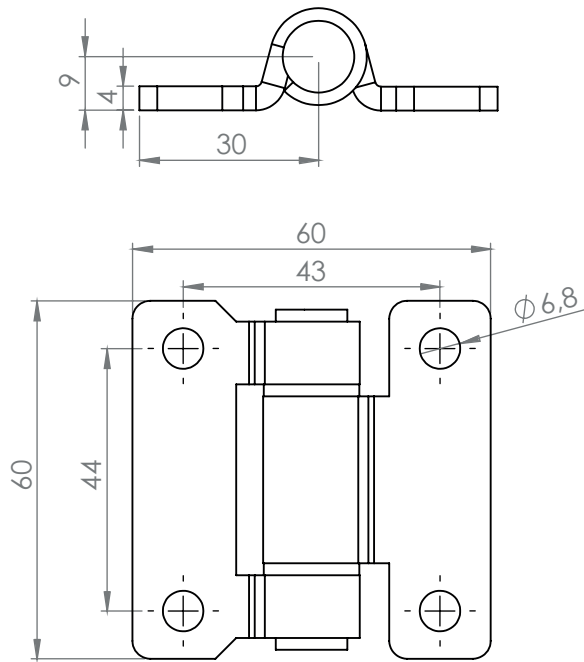

3101

3106

3101 - 180° Hinge

	Steel, Black coated	AISI 304 Stainless steel
Item Number	3101 - 310	3101 - 500

3106 - 180° Hinge

	Steel, Black coated	AISI 304 Stainless steel
Item Number	3106 - 310	3106 - 500

Hinges for Flat Doors

MATERIAL

Housing : Steel, black coated /
Stainless steel, AISI 304

Pin : Stainless steel, AISI 303

Note : Pin is riveted.

RoHS

LH/RH