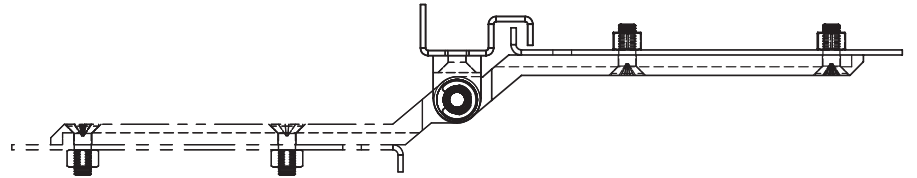

NEW!

**Material**

Housing Zinc die, Chrome plated or black
Pin : Steel, krom kaplı

**3117 - 180° Hinge**

	Zinc die, Black	Zinc die, Chrome Plated
Item Number	3117 - 210	3117 - 220

LH/RH

RoHS