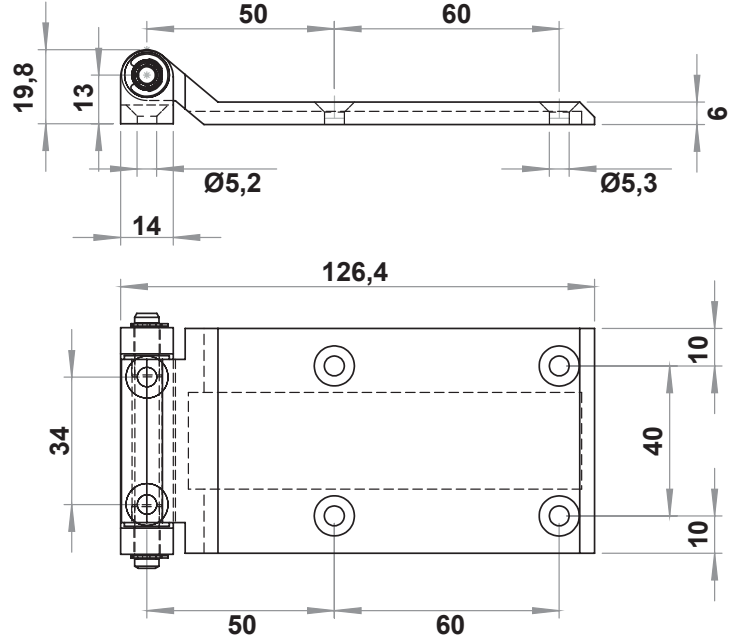

NEW!

**Material**

Housing Zinc die, Chrome plated or black
Pin : Steel, krom kaplı

**3117 - 180° Hinge**

	Zinc die, Black	Zinc die, Chrome Plated
Item Number	3117 - 210	3117 - 220

LH/RH

RoHS