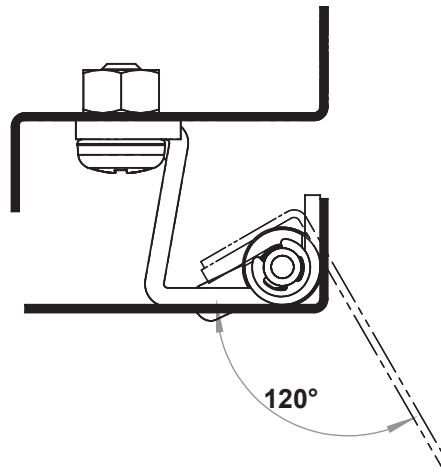


**Material:**

Housing: Stainless steel AISI 316

Pin : Stainless steel AISI 316

Door Part : Stainless steel AISI 3

Cutout:**3119 - 120° Hinge**

Item Number	3119 - 500
-------------	------------

LH/RH

RoHS