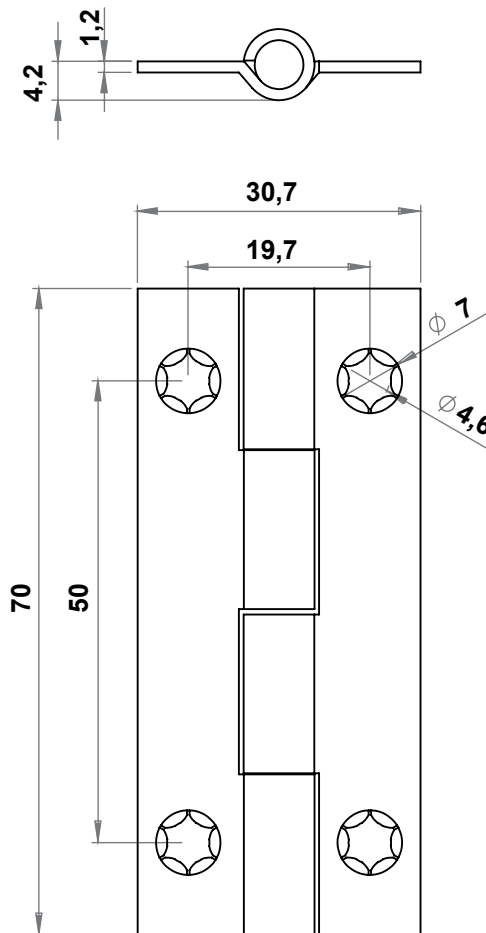

Hinges for Flat Doors

**MATERIAL**

**Housing** : Steel, zinc plated /  
 AISI 304 Stainless steel  
**Pin** : Stainless steel, AISI 303

**3121 - 180° Hinge**

	Steel, Zinc plated	AISI 304 Stainless steel
Item Number	3121 - 310	3121 - 500