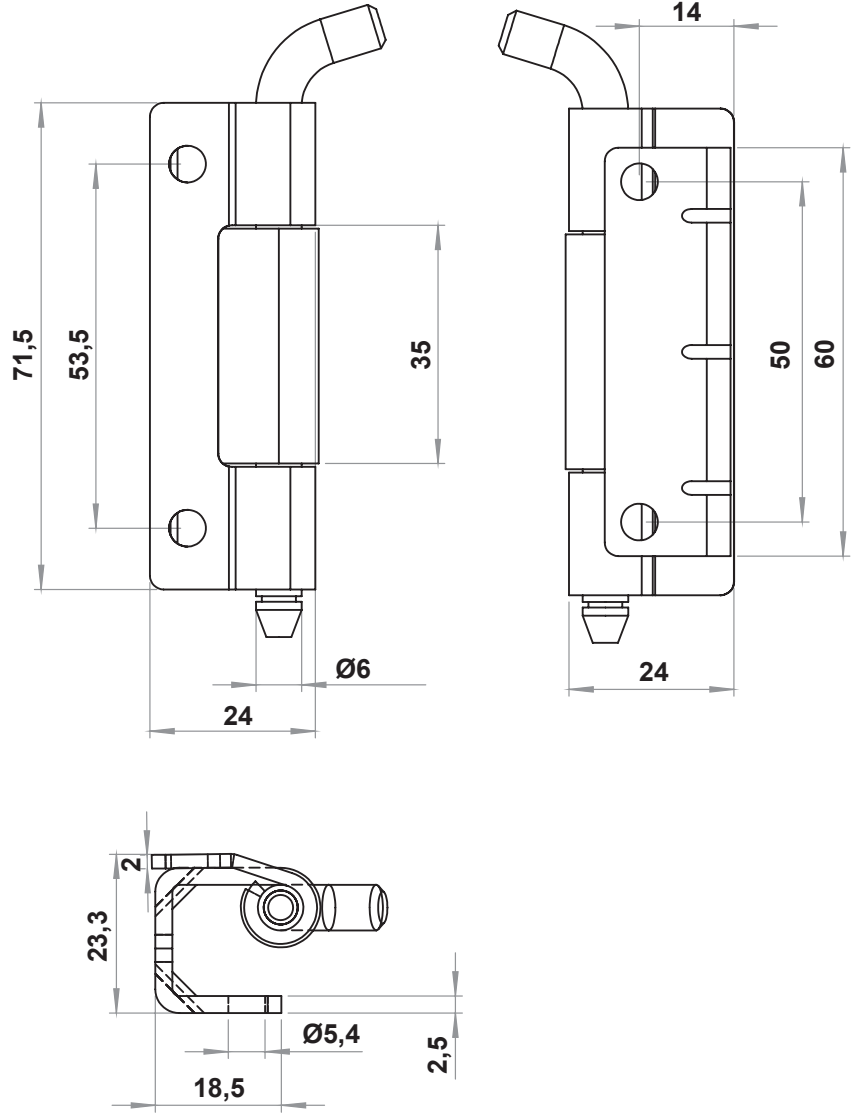

NEW!

**Material**

**Housing** Steel, Zinc plated  
/ Stainless steel AISI 304

**Cam** : Steel, Zinc plated  
/ Stainless steel AISI 304

**Door Part:** Steel, Zinc plated  
Stainless steel AISI 304

**3124 - 120° Hinge**

	Steel, Zinc plated	Stainless steel
Item Number	3124 - 330	3124 - 500

LH/RH

RoHS