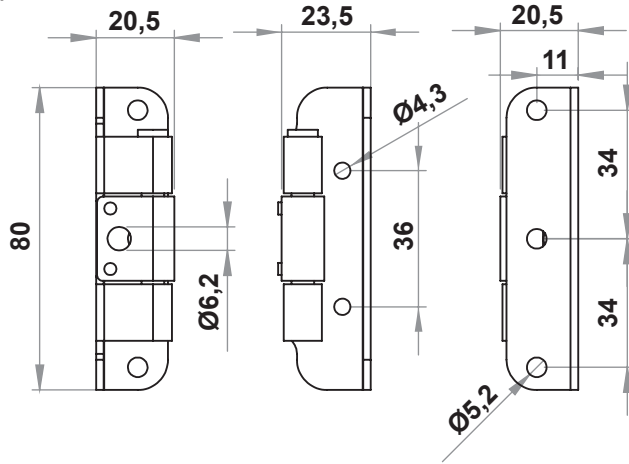

3134 (V1)

3234 (V2)

3334 (V3)

3134 - 130° Hinge

| | Item Number |
|----|-------------|
| V1 | 3134 - 330 |
| V2 | 3234 - 330 |
| V3 | 3334 - 330 |

NEW!

Hinges

Material

- Housing** : Steel, Zinc plated
- Pin** : Steel, Zinc plated
- Kaynak Parçası** : Steel, copper plated
- Kapı Tarafı** : Steel, copper plated / Sheet metal, Copper plated

*Assembly screws included.

RoHS

LH/RH