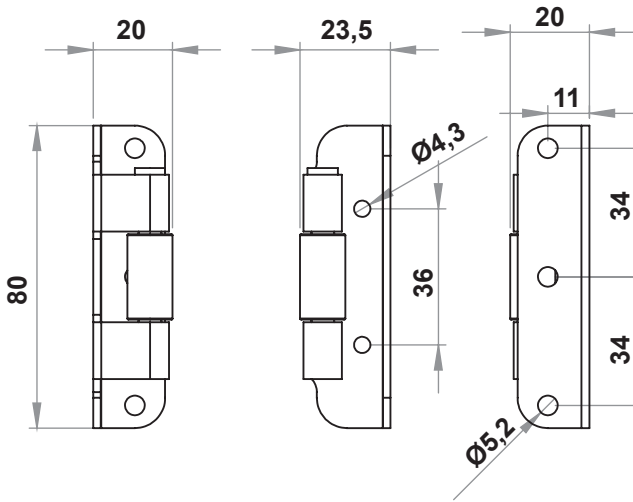

3134 (V1)

3234 (V2)

3334 (V3)

3134 - 130° Hinge

| | Item Number |
|----|-------------|
| V1 | 3134 - 330 |
| V2 | 3234 - 330 |
| V3 | 3334 - 330 |

NEW!

Hinges

Material

- Housing** : Steel, Zinc plated
- Pin** : Steel, Zinc plated
- Kaynak Parçası** : Steel, copper plated
- Kapı Tarafı** : Steel, copper plated / Sheet metal, Copper plated

*Assembly screws included.

RoHS

LH/RH