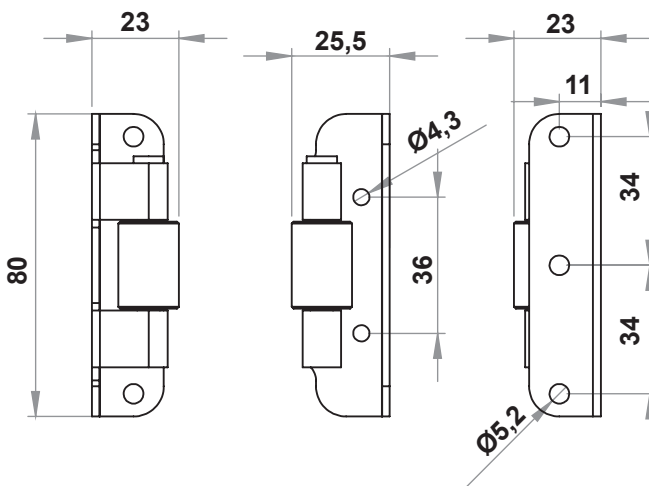

3134 (V1)

3234 (V2)

3334 (V3)

3134 - 130° Hinge

| | Item Number |
|----|-------------|
| V1 | 3134 - 330 |
| V2 | 3234 - 330 |
| V3 | 3334 - 330 |

NEW!

Hinges

Material

- Housing** : Steel, Zinc plated
- Pin** : Steel, Zinc plated
- Kaynak Parçası** : Steel, copper plated
- Kapı Tarafı** : Steel, copper plated / Sheet metal, Copper plated

*Assembly screws included.

RoHS

LH/RH