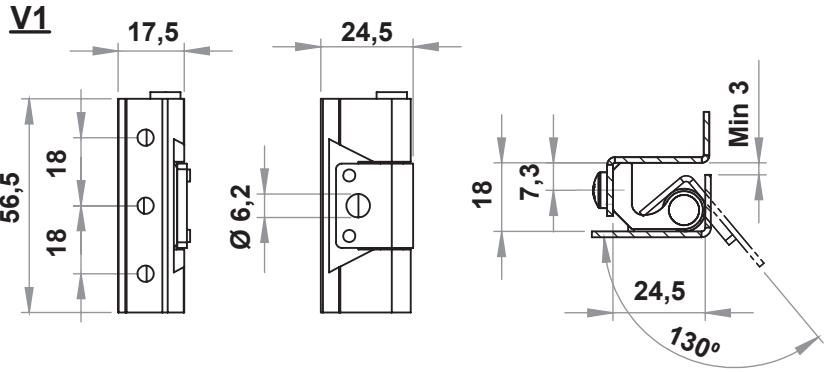

NEW!

**Material****Housing** Steel, Zinc plated**Pin** : Steel, Zinc plated**Kapı Tarafı:** Sheet metal, Copper plated or Steel

*Assembly screws included.

**3136 - 180° Hinge**

	Item Number
V1	3136 - 330
V2	3236 - 330
V3	3336 - 330