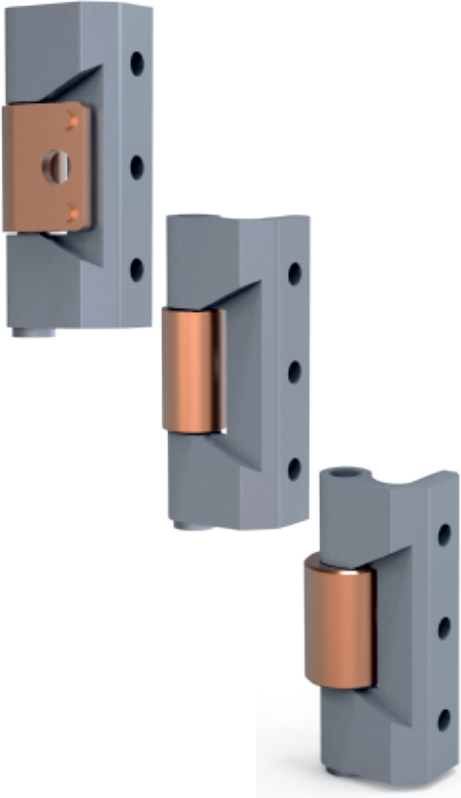

NEW!

**Material****Housing** Steel, Zinc plated**Pin** : Steel, Zinc plated**Kapı Tarafı:** Sheet metal, Copper plated or Steel

*Assembly screws included.

**3136 - 180° Hinge**

	Item Number
V1	3136 - 330
V2	3236 - 330
V3	3336 - 330