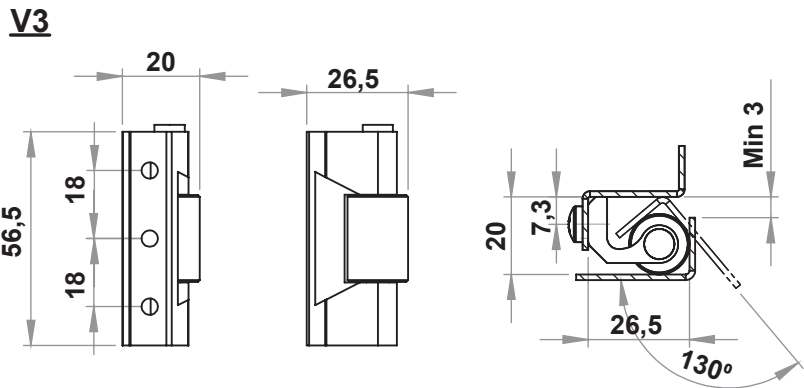

NEW!

**Material****Housing** Steel, Zinc plated**Pin** : Steel, Zinc plated**Kapı Tarafı:** Sheet metal, Copper plated or Steel

*Assembly screws included.

**3136 - 180° Hinge**

	Item Number
V1	3136 - 330
V2	3236 - 330
V3	3336 - 330