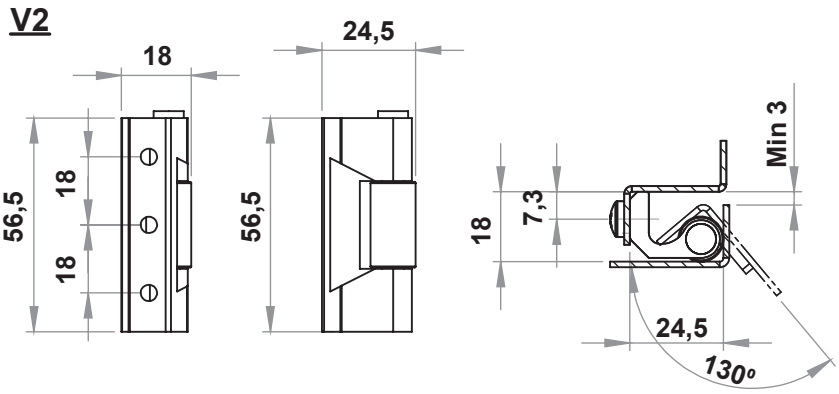

NEW!

**Material****Housing** Steel, Zinc plated**Pin** : Steel, Zinc plated**Kapı Tarafı:** Sheet metal, Copper plated or Steel

*Assembly screws included.

**3136 - 180° Hinge**

	Item Number
V1	3136 - 330
V2	3236 - 330
V3	3336 - 330