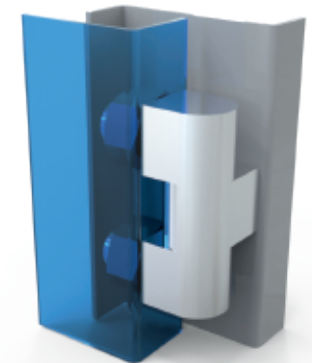

3231 - Hinge

Item Number	3231 - 400
-------------	------------

**3231
Side Hinge**

MATERIAL

Housing : Brass, raw or chrome plated

3087 - Hinge

	Raw	Chrome Plated
90° M6	3093 - 406	3093 - 436
90° M8	3093 - 408	3093 - 438
180° M6	3087 - 406	3087 - 436
180° M8	3087 - 408	3087 - 438

**3087
Side Hinge (12 mm)**

MATERIAL

Housing : Brass, raw or chrome plated
Pin : Brass, chrome plated

3089 - 180° Hinge

	Raw	Chrome Plated
Item Number	3089 - 400	3089 - 430

**3089
180° Side Hinge (16 mm)**

MATERIAL

Housing : Brass, raw or chrome plated
Pin : Brass, chrome plated