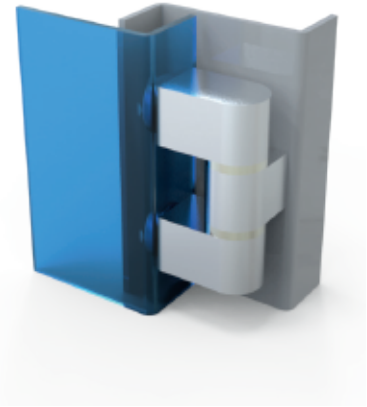

3231 - Hinge

Item Number	3231 - 400
-------------	------------

**3231
Side Hinge**

MATERIAL

Housing : Brass, raw or chrome plated

3087 - Hinge

	Raw	Chrome Plated
90° M6	3093 - 406	3093 - 436
90° M8	3093 - 408	3093 - 438
180° M6	3087 - 406	3087 - 436
180° M8	3087 - 408	3087 - 438

**3087
Side Hinge (12 mm)**

MATERIAL

Housing : Brass, raw or chrome plated
Pin : Brass, chrome plated

3089 - 180° Hinge

	Raw	Chrome Plated
Item Number	3089 - 400	3089 - 430

**3089
180° Side Hinge (16 mm)**

MATERIAL

Housing : Brass, raw or chrome plated
Pin : Brass, chrome plated