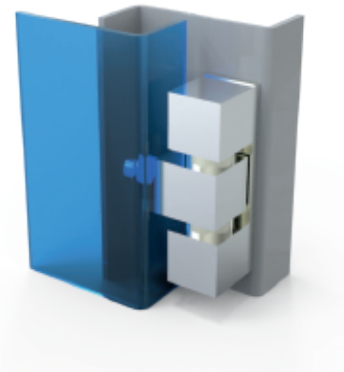

3231 - Hinge

Item Number	3231 - 400
-------------	------------

**3231
Side Hinge**

MATERIAL

Housing : Brass, raw or chrome plated

3087 - Hinge

	Raw	Chrome Plated
90° M6	3093 - 406	3093 - 436
90° M8	3093 - 408	3093 - 438
180° M6	3087 - 406	3087 - 436
180° M8	3087 - 408	3087 - 438

**3087
Side Hinge (12 mm)**

MATERIAL

Housing : Brass, raw or chrome plated
Pin : Brass, chrome plated

3089 - 180° Hinge

	Raw	Chrome Plated
Item Number	3089 - 400	3089 - 430

**3089
180° Side Hinge (16 mm)**

MATERIAL

Housing : Brass, raw or chrome plated
Pin : Brass, chrome plated