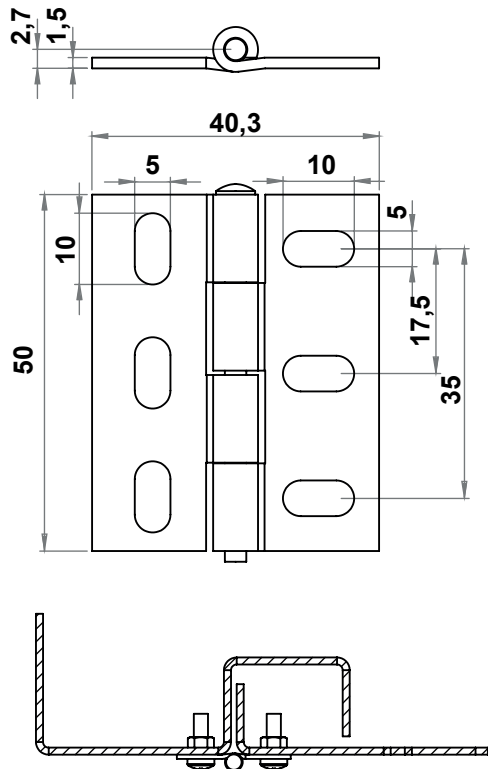

3902 - 180° Hinge

Item Number	3902 - 500
-------------	------------

MATERIAL

Housing : Stainless steel, AISI 304, shiny

Pin : Stainless steel, AISI 304

Note : Pin is riveted.

Hinges for Flat Doors

3903 - 180° Hinge

Item Number	3903 - 500
-------------	------------

RoHS

LH/RH