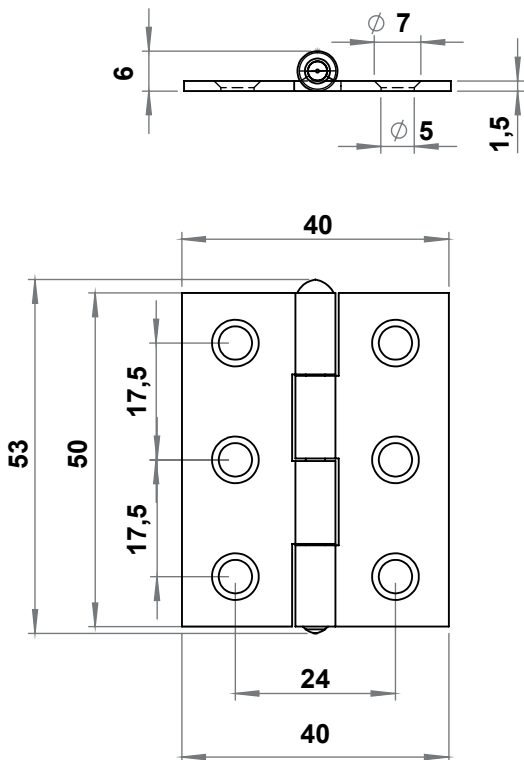

3902 - 180° Hinge

Item Number	3902 - 500
-------------	------------

MATERIAL

Housing : Stainless steel, AISI 304, shiny

Pin : Stainless steel, AISI 304

Note : Pin is riveted.

Hinges for Flat Doors

3903 - 180° Hinge

Item Number	3903 - 500
-------------	------------

RoHS

LH/RH