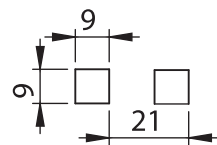

7301 - Clip-in Type Cable Organiser

	TS= 1,5 mm	TS= 2 mm
Item Number	7301 - 002	7301 - 001

7301 Clip-in Type Cable Organiser

Material : Polyamide (PA), black

Cut Out

7302 - Clip-in and Screwed Type Cable Organiser

	TS=1,5 mm	TS=2 mm
Item Number	7302 - 002	7302 - 001

7302 Clip in and screwed type cable organiser

Material : Polyamide (PA), black

Cut Out