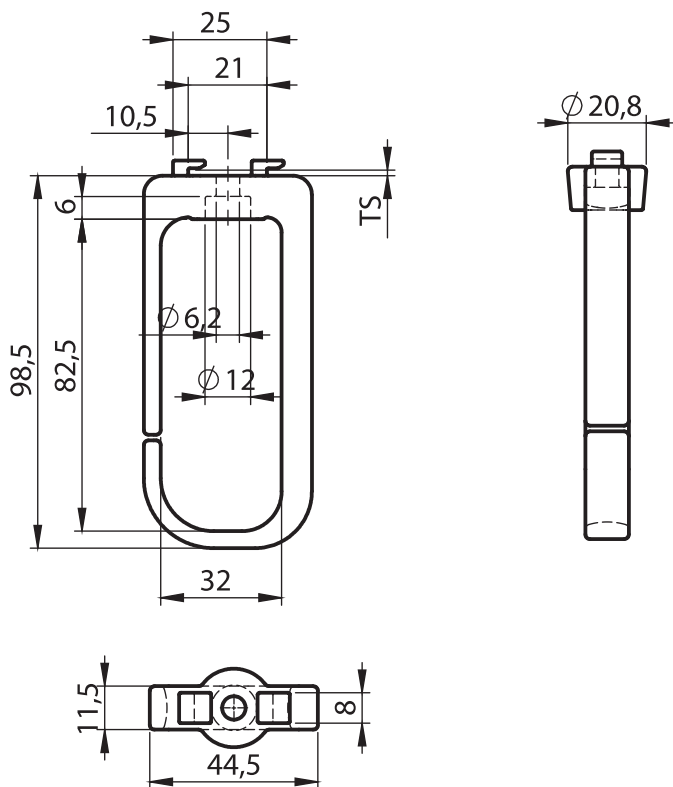

7301 - Clip-in Type Cable Organiser

	TS= 1,5 mm	TS= 2 mm
Item Number	7301 - 002	7301 - 001

7301 Clip-in Type Cable Organiser

Material : Polyamide (PA), black

Cut Out

7302 - Clip-in and Screwed Type Cable Organiser

	TS=1,5 mm	TS=2 mm
Item Number	7302 - 002	7302 - 001

7302 Clip in and screwed type cable organiser

Material : Polyamide (PA), black

Cut Out