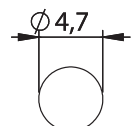

Material
Polyamide (PA6, GFR30)