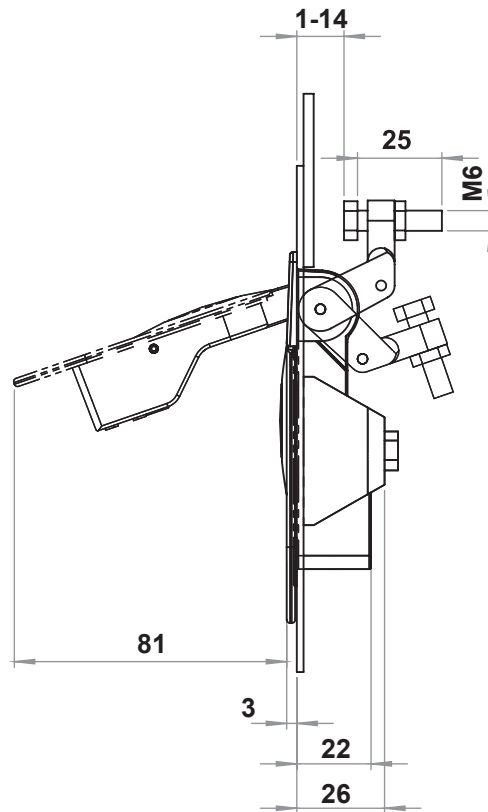

NEW!

Material**Housing** Zinc die; Chrome plated or black**Handle** : Zinc die, Chrome plated or black**Montage Bar:** Steel, Zinc plated**Cutout:****7622 - Swell Lock**

	Black	Chrome Plated
Non-Lock	7622 - 100	7622 - 200
3333 Keyed	7622 - 123	7622 - 223

IP 65

LH/RH

RoHS