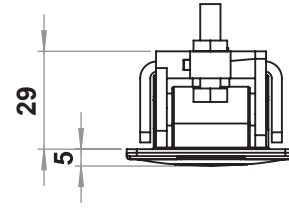

NEW!

Material**Housing** Zinc die; Chrome plated or black**Handle** : Zinc die, Chrome plated or black**Montage Bar:** Steel, Zinc plated**Cutout:****7622 - Swell Lock**

	Black	Chrome Plated
Non-Lock	7622 - 100	7622 - 200
3333 Keyed	7622 - 123	7622 - 223

IP 65

LH/RH

RoHS