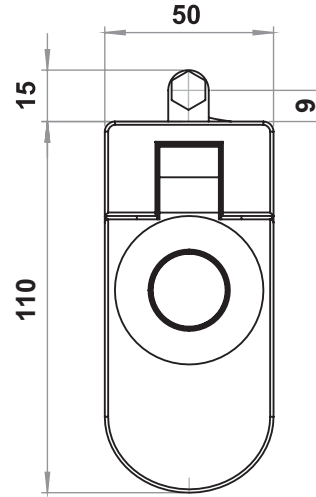

NEW!

Material**Housing** Zinc die; Chrome plated or black**Handle** : Zinc die, Chrome plated or black**Montage Bar:** Steel, Zinc plated**Cutout:****7622 - Swell Lock**

	Black	Chrome Plated
Non-Lock	7622 - 100	7622 - 200
3333 Keyed	7622 - 123	7622 - 223