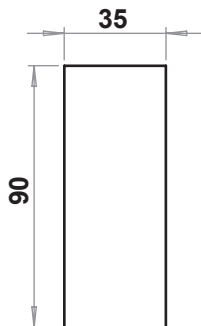

NEW!

Material**Housing** Zinc die; Chrome plated or black**Handle** : Zinc die, Chrome plated or black**Montage Bar:** Steel, Zinc plated**Cutout:****7622 - Swell Lock**

	Black	Chrome Plated
Non-Lock	7622 - 100	7622 - 200
3333 Keyed	7622 - 123	7622 - 223