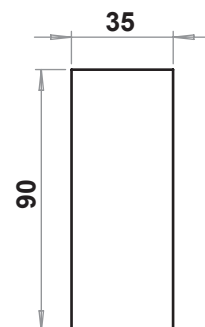

7623 - Swell Lock

	Black	Chrome Plated
Non-Lock	7623 - 100	7623 - 200
3333 Keyed	7623 - 123	7623 - 223

NEW!

Various Locks

Material

Housing Zinc die, Chrome plated or black
Handle : Zinc die, Chrome plated or black
Montage Bar: Steel, Zinc plated

Cutout:

RoHS

LH/RH

IP 65