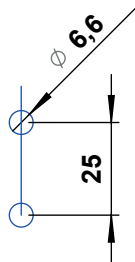

8512
Rod Catcher for Narrow Width

Cams, Rods
Accessories

Material : Zinc die, black coated / PA, black

8513
Hook Type Rod Catcher

Material : Zinc die, zinc plated