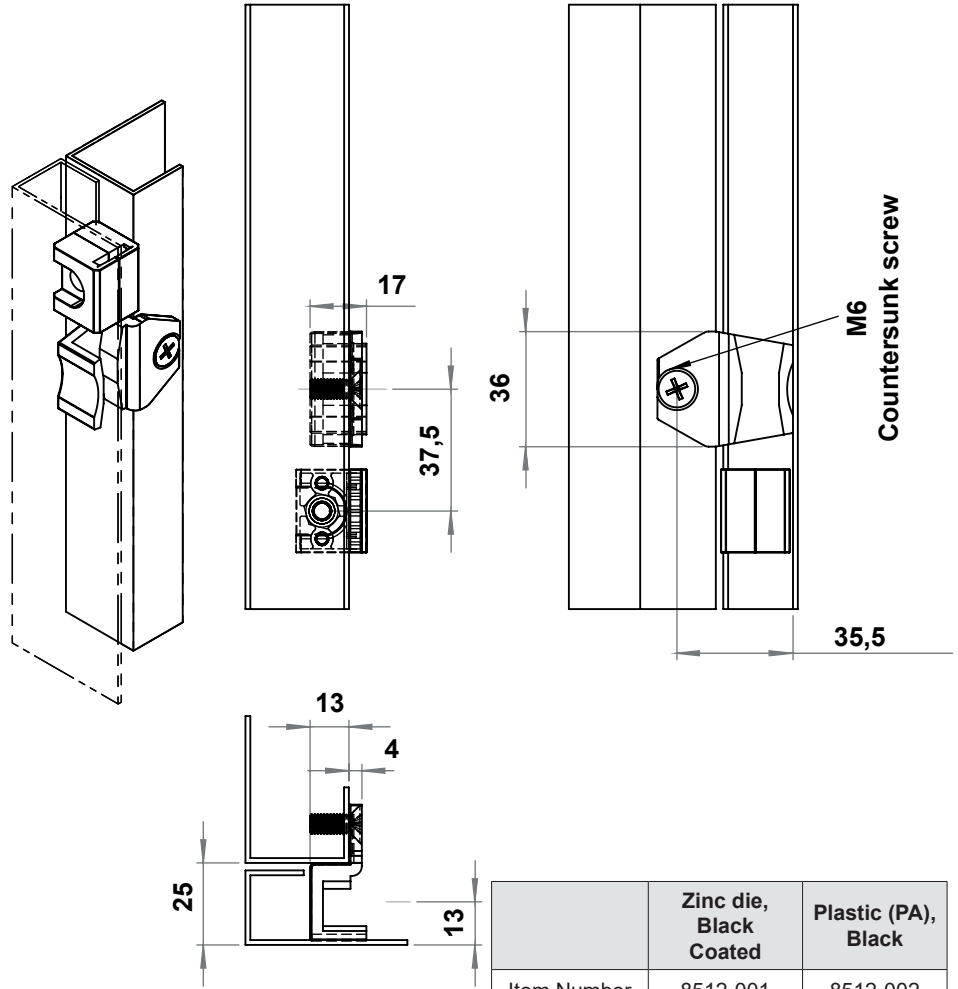

8512
Rod Catcher for Narrow Width

Cams, Rods
Accessories

Material : Zinc die, black coated / PA, black

8513
Hook Type Rod Catcher

Material : Zinc die, zinc plated