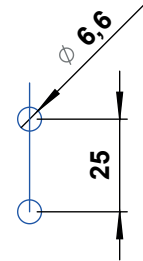

### 8516 Rod Catcher for Twisted Rod

**Material :** Zinc die, black coted / PA, black

Cams, Rods  
Accessories

	Zinc die, Black Coated
Item Number	8517 - 001