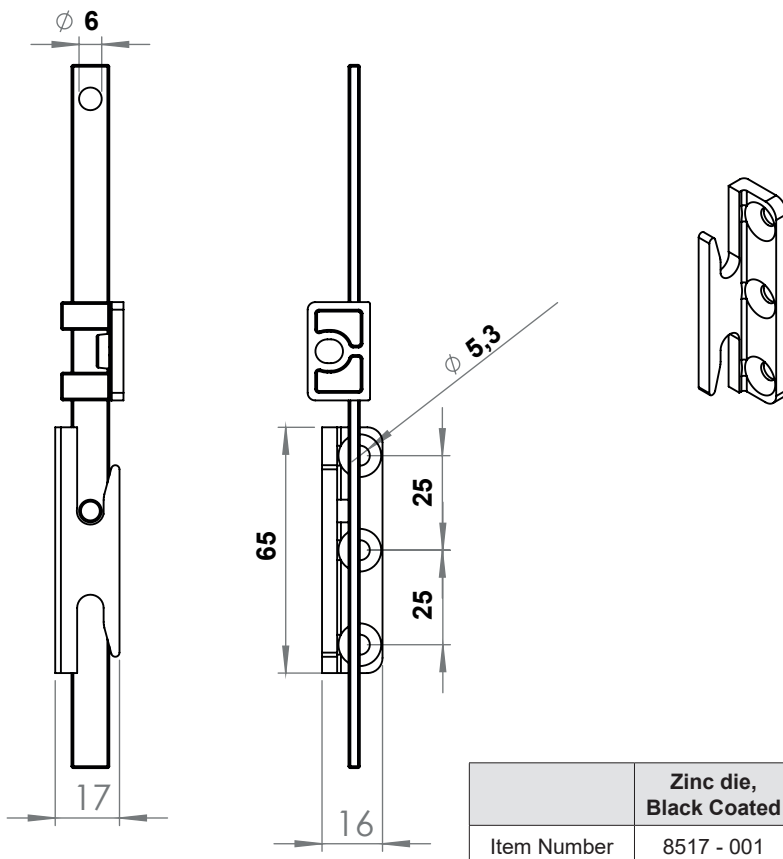

	Zinc die, Black Coated	Plastic (PA), Black
Item Number	8516-001	8516-002

### 8516 Rod Catcher for Twisted Rod

**Material :** Zinc die, black coted / PA, black

Cams, Rods  
Accessories

	Zinc die, Black Coated
Item Number	8517 - 001

### 8517 Rod Catcher for 3x10 Rods

**Material :** Zinc die, black coated