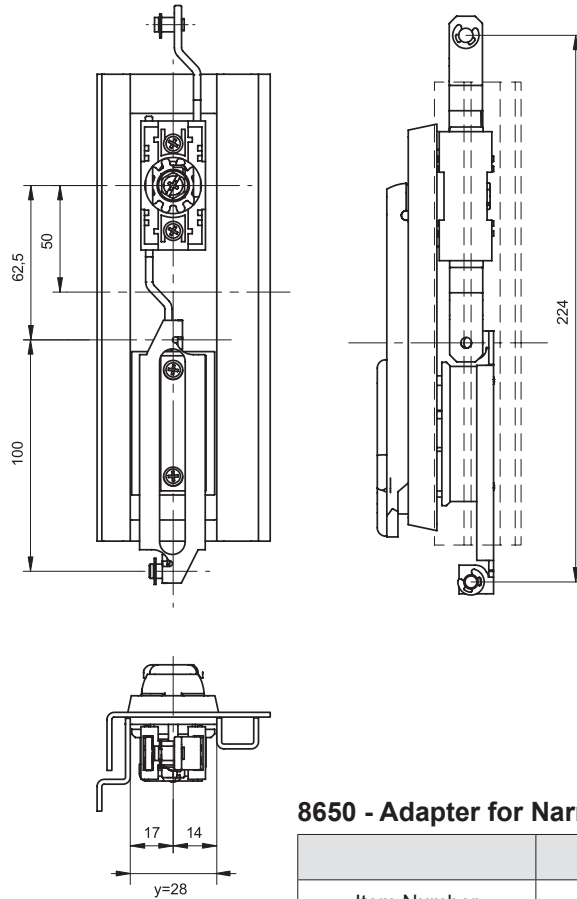

**8650**  
Adapter for Narrow Spaces

**8650 - Adapter for Narrow Spaces**

Item Number	8650-001
-------------	----------

**MATERIAL**

Steel, Zinc plated

**8660**  
Inside Handle for Safety

**8660 - Inside Handle for Safety**

Item Number	8660 - 001
-------------	------------

**MATERIAL**

Polyamide (PA6 GFR30), black