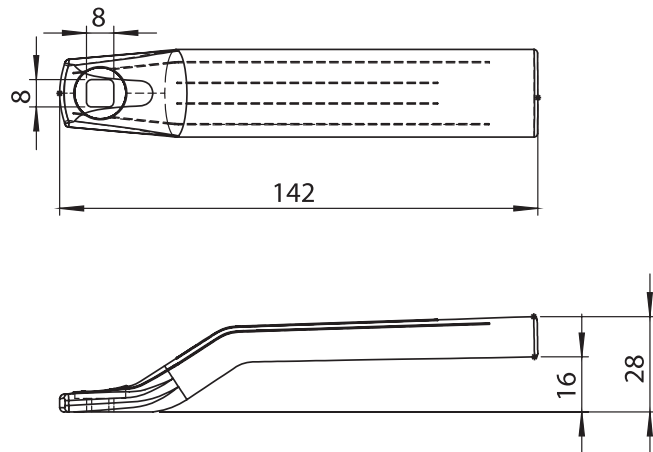

**8650**  
Adapter for Narrow Spaces

**8650 - Adapter for Narrow Spaces**

Item Number	8650-001
-------------	----------

**MATERIAL**

Steel, Zinc plated

**8660**  
Inside Handle for Safety

**8660 - Inside Handle for Safety**

Item Number	8660 - 001
-------------	------------

**MATERIAL**

Polyamide (PA6 GFR30), black