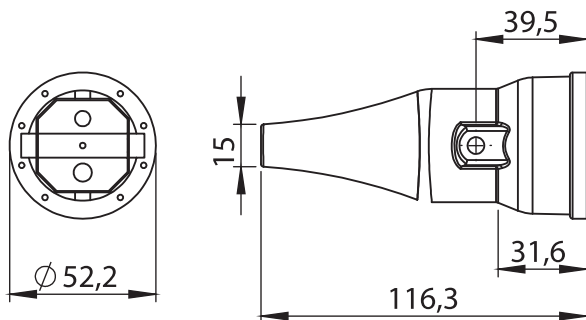

9000 - Plug (Male-Rubber) IP 44 Earthed

Item Number	9000 - 101
-------------	------------

Plug (Male-Rubber)
IP 44
Earthed

9000 - Plug (Male-Rubber) Earthed

Item Number	9000 - 102
-------------	------------

Plug (Male-Rubber)
Earthed

9000 - Plug (Female-Rubber) Earthed

Item Number	9000 - 103
-------------	------------

Plug (Female-Rubber)
Earthed