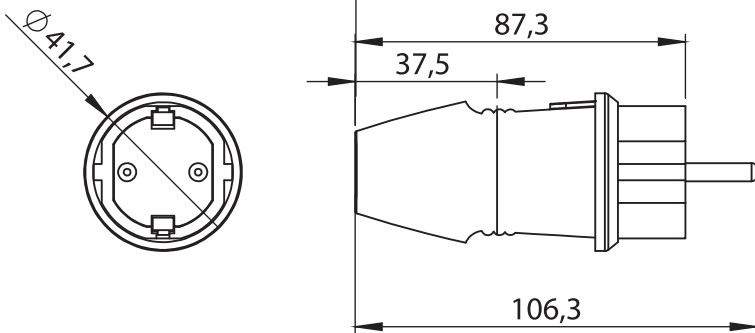

9000 - Plug (Male-Rubber) IP 44 Earthed

Item Number	9000 - 101
-------------	------------

Plug (Male-Rubber)
IP 44
Earthed

9000 - Plug (Male-Rubber) Earthed

Item Number	9000 - 102
-------------	------------

Plug (Male-Rubber)
Earthed

9000 - Plug (Female-Rubber) Earthed

Item Number	9000 - 103
-------------	------------

Plug (Female-Rubber)
Earthed